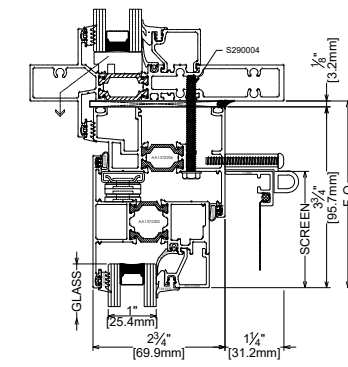

2900, 2970, 2990 SERIES WINDOW INSTALLATION

INTEGRATION TO 2970 SERIES SHOWN:
2900 & 2990 SIMILAR

1
HEAD
EQUAL LEG INSTALLATION