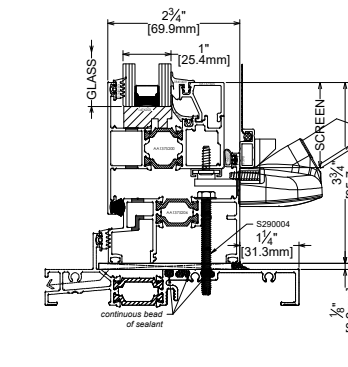

6
SILL
EQUAL LEG INSTALLATION