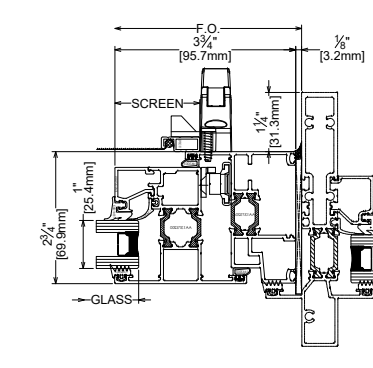

8
JAMB
EQUAL LEG INSTALLATION