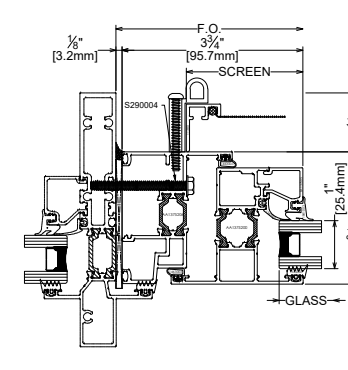

3
JAMB
EQUAL LEG INSTALLATION