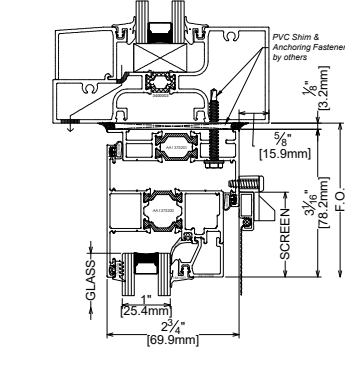

STOREFRONT INSTALLATION

5A
HEAD
STOREFRONT INSTALLATION