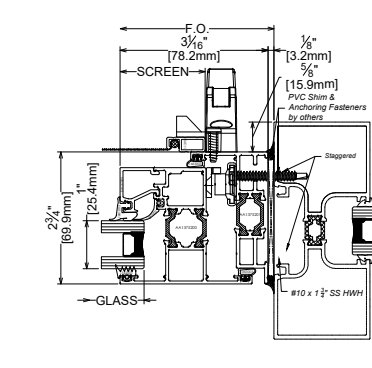

8A
JAMB
STOREFRONT INSTALLATION