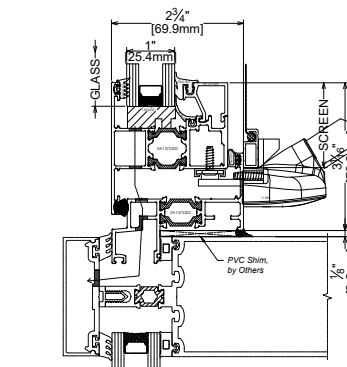

6B
SILL
CURTAIN WALL INSTALLATION