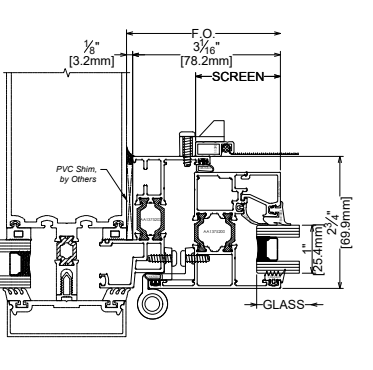

7B
JAMB
CURTAIN WALL INSTALLATION