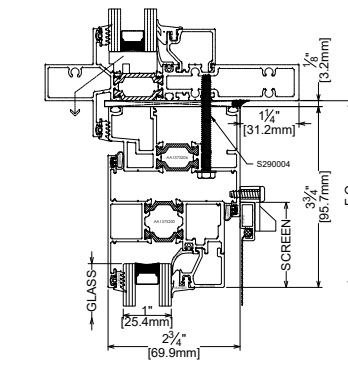

2900, 2970, 2990 SERIES WINDOW INSTALLATION

INTEGRATION TO 2970 SERIES SHOWN:
2900 & 2990 SIMILAR

5
HEAD
EQUAL LEG INSTALLATION