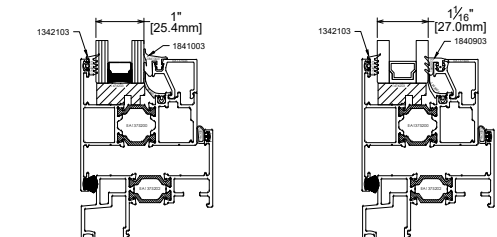

EGRESS WINDOW NOTE:

SCREENS CANNOT BE USED WITH EGRESS WINDOWS.
MAXIMUM OPENING IS LIMITED TO 90°.

OPTIONAL GLAZING

GLASS SHOWN DOES NOT NECESSARILY REPRESENT FINAL CONFIGURATION.
CONSULT GLASS MANUFACTURER FOR SPECIFIC GLASS MAKE UP.