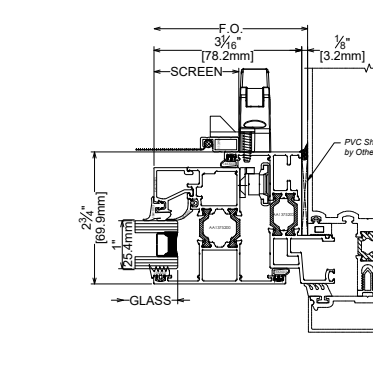

8B
JAMB
CURTAIN WALL INSTALLATION

4-BAR / CAMS

4-BAR / ROTO-MPL