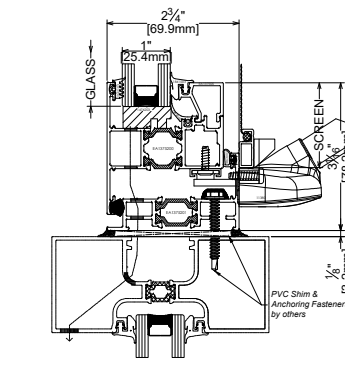

6A
SILL
STOREFRONT INSTALLATION