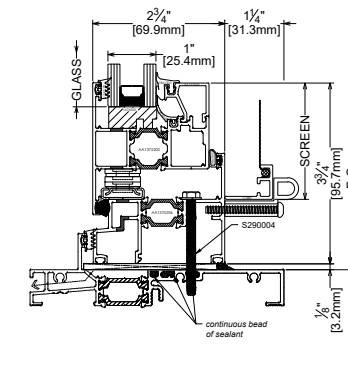

2
SILL
EQUAL LEG INSTALLATION