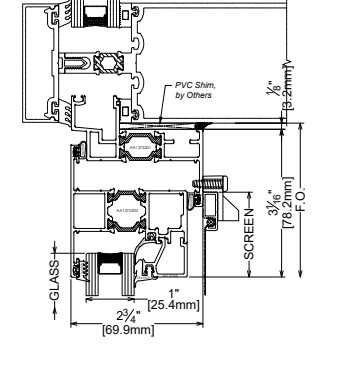

5B
HEAD
CURTAIN WALL INSTALLATION