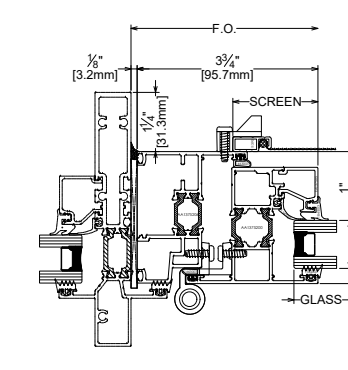

7
JAMB
EQUAL LEG INSTALLATION