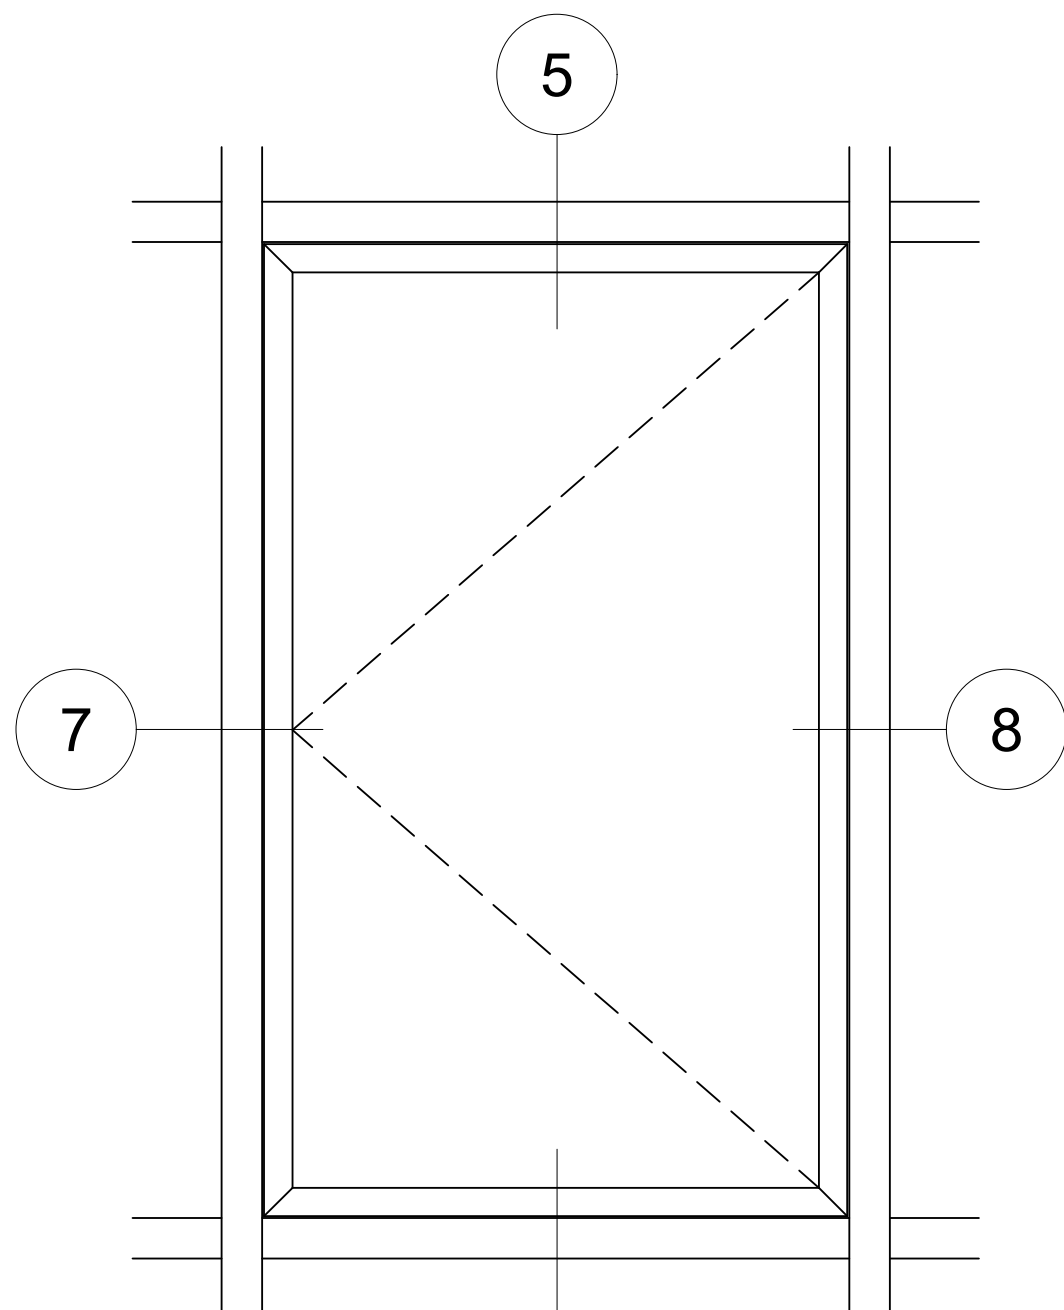

TYPICAL ELEVATION
4-BAR HINGE / CAMS
WITH OPTIONAL SCREEN

TYPICAL ELEVATION
BUTT HINGE / ROTO-MPL
WITH OPTIONAL SCREEN

1375 SERIES INSERT VENT DOUBLE GLAZED

CASEMENT PO

2900, 2970, 2990 SERIES WINDOW INSTALLATION

INTEGRATION TO 2970 SERIES SHOWN:
2900 & 2990 SIMILAR

STOREFRONT INSTALLATION

2900, 2970, 2990 SERIES WINDOW INSTALLATION

INTEGRATION TO 2970 SERIES SHOWN:
2900 & 2990 SIMILAR

STOREFRONT INSTALLATION

4-BAR / CAMS

4-BAR / ROTO-MPL

EGRESS WINDOW NOTE:

SCREENS CANNOT BE USED WITH EGRESS WINDOWS.
MAXIMUM OPENING IS LIMITED TO 90°.

OPTIONAL GLAZING

GLASS SHOWN DOES NOT NECESSARILY REPRESENT FINAL CONFIGURATION.
CONSULT GLASS MANUFACTURER FOR SPECIFIC GLASS MAKE UP.