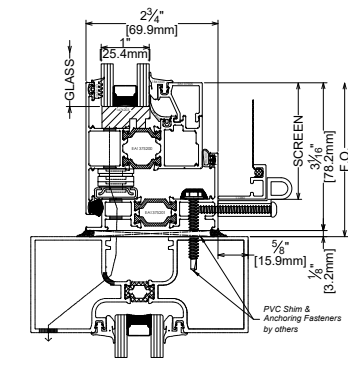

2A
SILL
STOREFRONT INSTALLATION