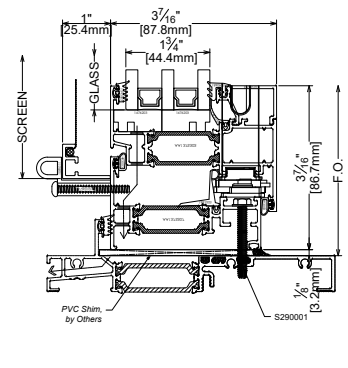

2
SILL
EQUAL LEG INSTALLATION