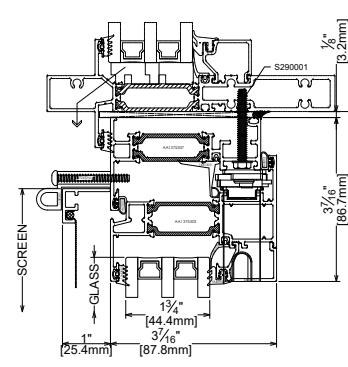

1
HEAD
EQUAL LEG INSTALLATION