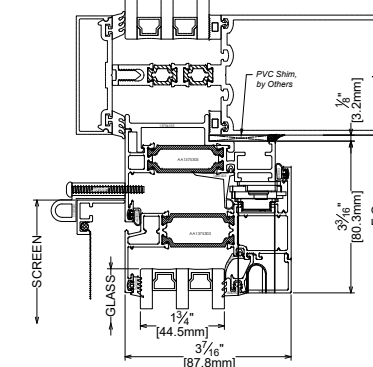

1A
HEAD
CURTAIN WALL INSTALLATION