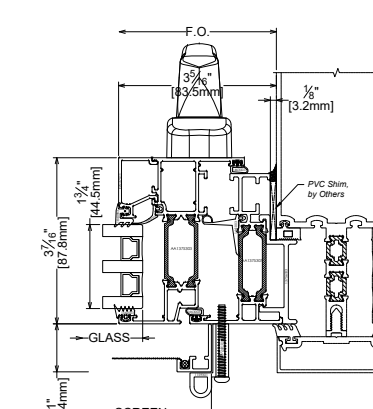

4A
JAMB
CURTAIN WALL INSTALLATION

CONCEALED HINGE / MPL

EGRESS WINDOW NOTE:
SCREENS CANNOT BE USED WITH EGRESS WINDOWS.
AVAILABLE WITH OPTIONAL EGRESS HINGE

1375 SERIES INSERT VENT
TRIPLE GLAZED

CASEMENT PI LH