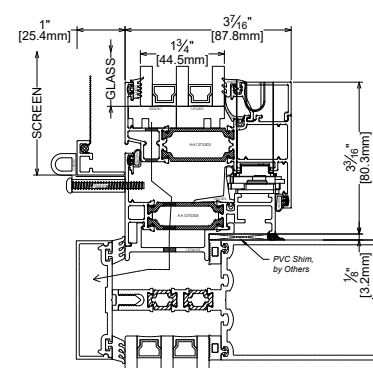

2A
SILL
CURTAIN WALL INSTALLATION