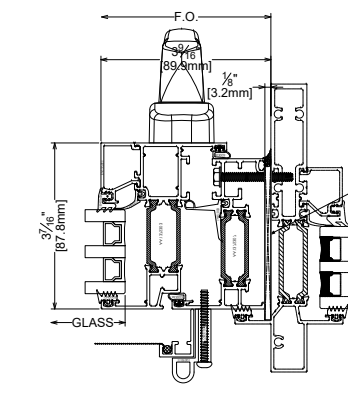

4
JAMB
EQUAL LEG INSTALLATION