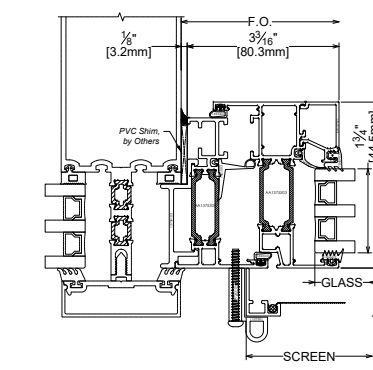

3A
JAMB
CURTAIN WALL INSTALLATION