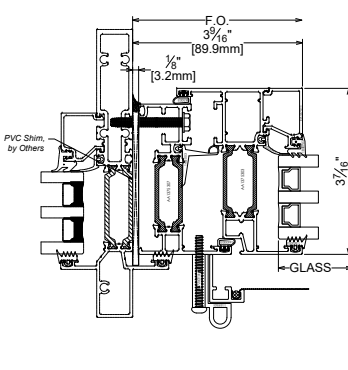

3
JAMB
EQUAL LEG INSTALLATION