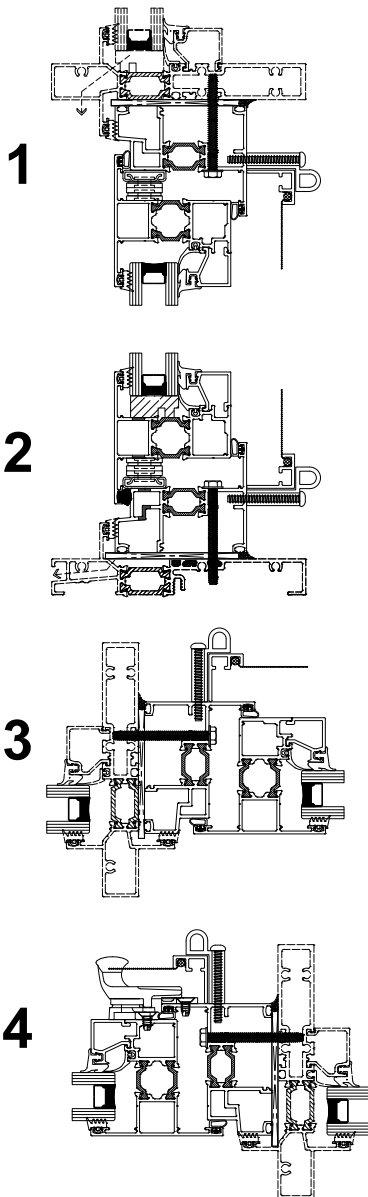

CASEMENT PO INFORMATION (DOUBLE GLAZED)

WITH 4-BAR / CAMS

*MIN DIMENSIONS 16" x 16" [406 x 406]

*MAX DIMENSIONS 36" x 60" [914 x 1524]

SCREEN OPTIONAL with WICKET

MAX OPENING VARIES

LIMITED OPENING OPTION @ 4" [102]

CUSTODIAL HANDLE OPTION

EGRESS N/A

**Based on (DLO) dimensions, Dimensions in brackets are in [mm] millimeters*

Fixed Window Integration

Curtain Wall Integration

Storefront Integration

CASEMENT PO INFORMATION (DOUBLE GLAZED)
 WITH BUTT HINGE / ROTO-MULTI POINT HANDLE
 *MIN DIMENSIONS 16 5/8" x 21" [422 x 533]
 *MAX DIMENSIONS 36" x 62" [914 x 1575] or 27" x 84" [686 x 2134]
 SCREEN OPTION
 MAX OPENING VARIES
 LIMITED OPENING OPTION @ 4" [102]
 CUSTODIAL HANDLE OPTION
 EGRESS OPTION
 *Based on (DLO) dimensions, Dimensions in brackets are in [mm] millimeters

Fixed Window Integration

Curtain Wall Integration

Storefront Integration

CASEMENT PROJECT OUT WITH ROTO OPERATOR & MULTIPOINT LOCKING OR CAM HANDLE (Double Glazed)

CAM HANDLE casement hardware includes the following:

Using this chart: Ensure your largest maximum size falls within the above size limitation chart