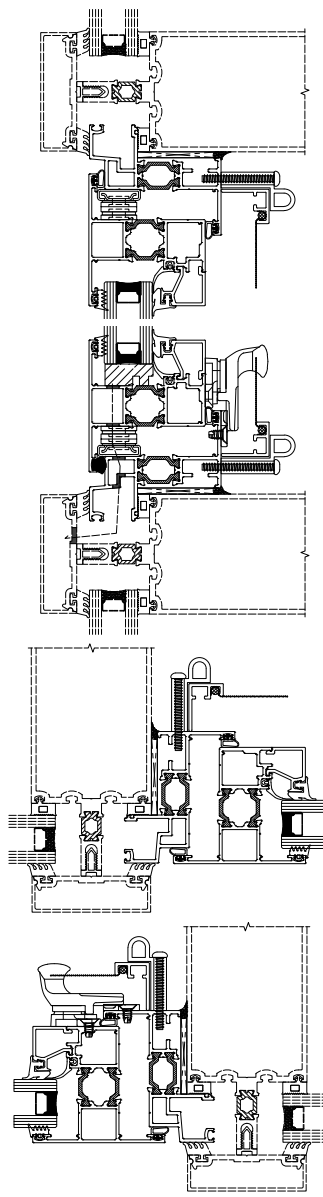

CASEMENT PO INFORMATION (DOUBLE GLAZED)

WITH 4-BAR / CAMS

*MIN DIMENSIONS 16" x 16" [406 x 406]

*MAX DIMENSIONS 36" x 60" [914 x 1524]

SCREEN OPTIONAL with WICKET

MAX OPENING VARIES

LIMITED OPENING OPTION @ 4" [102]

CUSTODIAL HANDLE OPTION

EGRESS N/A

**Based on (DLO) dimensions, Dimensions in brackets are in [mm] millimeters*

Fixed Window Integration

Curtain Wall Integration

Storefront Integration

CASEMENT PO INFORMATION (DOUBLE GLAZED)
 WITH BUTT HINGE / ROTO-MULTI POINT HANDLE
 *MIN DIMENSIONS 16 5/8" x 21" [422 x 533]
 *MAX DIMENSIONS 36" x 62" [914 x 1575] or 27" x 84" [686 x 2134]
 SCREEN OPTION
 MAX OPENING VARIES
 LIMITED OPENING OPTION @ 4" [102]
 CUSTODIAL HANDLE OPTION
 EGRESS OPTION
 *Based on (DLO) dimensions, Dimensions in brackets are in [mm] millimeters

Fixed Window Integration

Curtain Wall Integration

Storefront Integration

CASEMENT PROJECT OUT WITH ROTO OPERATOR & MULTIPOINT LOCKING OR CAM HANDLE (Double Glazed)

CAM HANDLE casement hardware includes the following:

Using this chart: Ensure your largest maximum size falls within the above size limitation chart