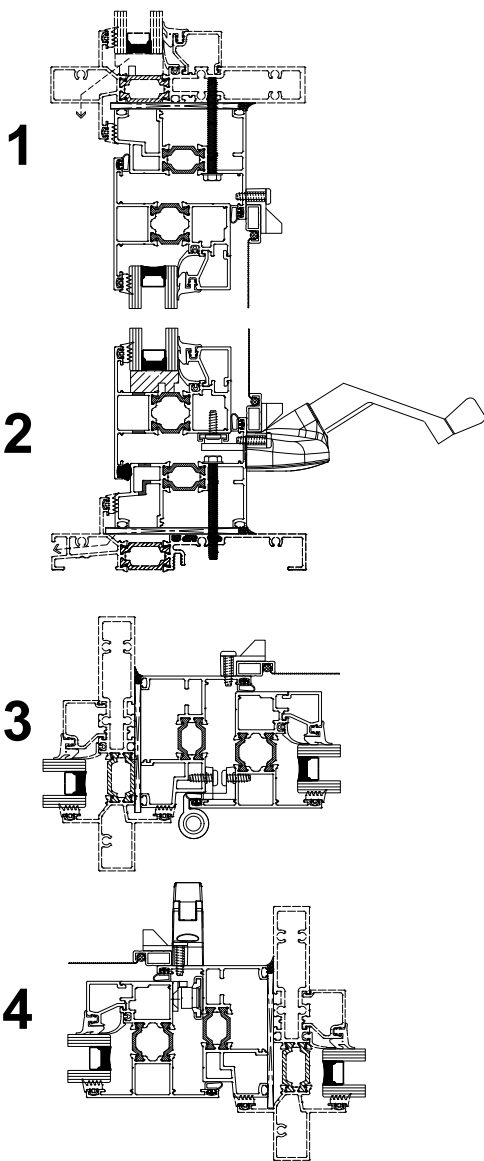

CASEMENT PO INFORMATION (DOUBLE GLAZED)

WITH 4-BAR / CAMS

*MIN DIMENSIONS 16" x 16" [406 x 406]

*MAX DIMENSIONS 36" x 60" [914 x 1524]

SCREEN OPTIONAL with WICKET

MAX OPENING VARIES

LIMITED OPENING OPTION @ 4" [102]

CUSTODIAL HANDLE OPTION

EGRESS N/A

**Based on (DLO) dimensions, Dimensions in brackets are in [mm] millimeters*

Fixed Window Integration

Curtain Wall Integration

Storefront Integration

CASEMENT PO INFORMATION (DOUBLE GLAZED)
 WITH BUTT HINGE / ROTO-MULTI POINT HANDLE
 *MIN DIMENSIONS 16 5/8" x 21" [422 x 533]
 *MAX DIMENSIONS 36" x 62" [914 x 1575] or 27" x 84" [686 x 2134]
 SCREEN OPTION
 MAX OPENING VARIES
 LIMITED OPENING OPTION @ 4" [102]
 CUSTODIAL HANDLE OPTION
 EGRESS OPTION
 *Based on (DLO) dimensions, Dimensions in brackets are in [mm] millimeters

Fixed Window Integration

Curtain Wall Integration

Storefront Integration

CASEMENT PROJECT OUT WITH ROTO OPERATOR & MULTIPOINT LOCKING OR CAM HANDLE (Double Glazed)

CAM HANDLE casement hardware includes the following: