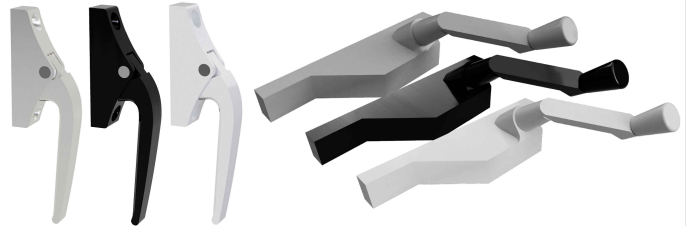

Fixed Window Integration

Curtain Wall Integration

Storefront Integration

CASEMENT PROJECT OUT WITH ROTO OPERATOR & MULTIPOINT LOCKING OR CAM HANDLE (Double Glazed)

CAM HANDLE casement hardware includes the following:

CAM HANDLE

OPTIONAL CUSTODIAL CAM LOCK WITH REMOVABLE HANDLE

Optional extras (must be specified at time of ordering or quotation):

- Insect screen (fiberglass or aluminum mesh)
- Custodial lock with removable handle
- Sash limiters
- Hardware other than standard
- Glazing gasket for 1 1/16" [27mm] IGU

ROTO-MPL casement hardware includes the following:

- Silver, White or Black hardware finish
- One multipoint locking handle located on the lock side of the frame
- One ROTO Operator
- Two or three BUTT Hinges (as required)
- Glass stop for 1" [25.4mm] glazing Interior glazing spline