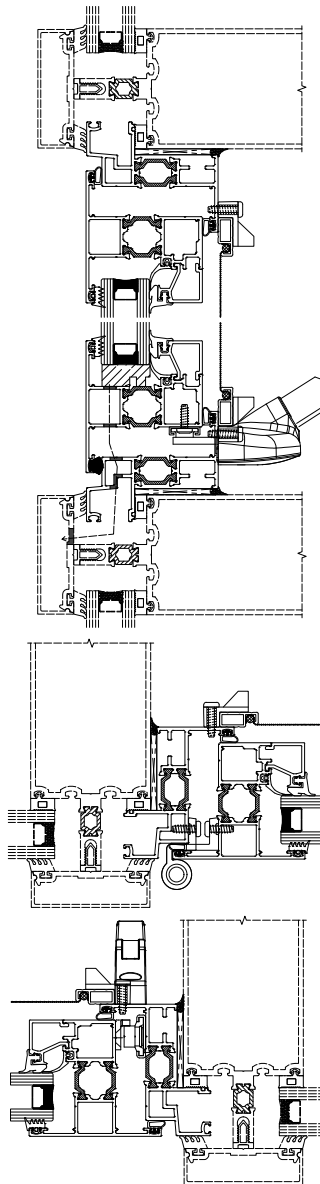

CASEMENT PO INFORMATION (DOUBLE GLAZED)

WITH 4-BAR / CAMS

*MIN DIMENSIONS 16" x 16" [406 x 406]

*MAX DIMENSIONS 36" x 60" [914 x 1524]

SCREEN OPTIONAL with WICKET

MAX OPENING VARIES

LIMITED OPENING OPTION @ 4" [102]

CUSTODIAL HANDLE OPTION

EGRESS N/A

**Based on (DLO) dimensions, Dimensions in brackets are in [mm] millimeters*

Fixed Window Integration

Curtain Wall Integration

Storefront Integration

CASEMENT PO INFORMATION (DOUBLE GLAZED)
 WITH BUTT HINGE / ROTO-MULTI POINT HANDLE
 *MIN DIMENSIONS 16 5/8" x 21" [422 x 533]
 *MAX DIMENSIONS 36" x 62" [914 x 1575] or 27" x 84" [686 x 2134]
 SCREEN OPTION
 MAX OPENING VARIES
 LIMITED OPENING OPTION @ 4" [102]
 CUSTODIAL HANDLE OPTION
 EGRESS OPTION
 *Based on (DLO) dimensions, Dimensions in brackets are in [mm] millimeters

Fixed Window Integration

Curtain Wall Integration

Storefront Integration

CASEMENT PROJECT OUT WITH ROTO OPERATOR & MULTIPOINT LOCKING OR CAM HANDLE (Double Glazed)

CAM HANDLE casement hardware includes the following:

Using this chart: Ensure your largest maximum size falls within the above size limitation chart