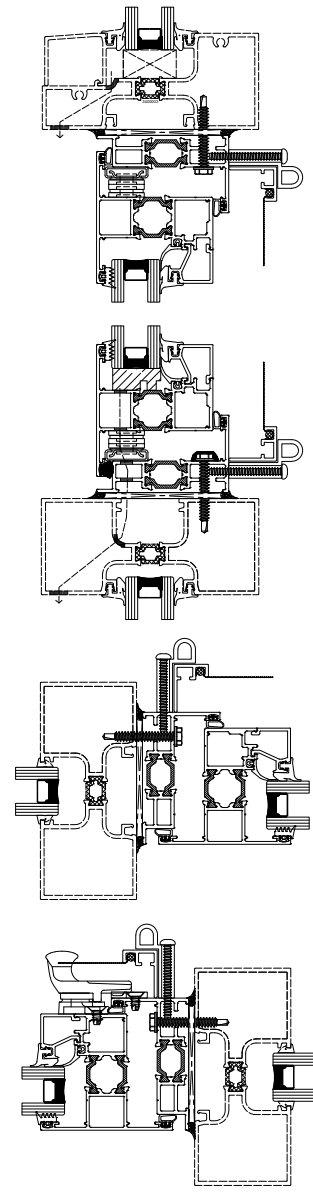

CASEMENT PO INFORMATION (DOUBLE GLAZED)

WITH 4-BAR / CAMS

*MIN DIMENSIONS 16" x 16" [406 x 406]

*MAX DIMENSIONS 36" x 60" [914 x 1524]

SCREEN OPTIONAL with WICKET

MAX OPENING VARIES

LIMITED OPENING OPTION @ 4" [102]

CUSTODIAL HANDLE OPTION

EGRESS N/A

**Based on (DLO) dimensions, Dimensions in brackets are in [mm] millimeters*

Fixed Window Integration

Curtain Wall Integration

Storefront Integration

CASEMENT PO INFORMATION (DOUBLE GLAZED)
 WITH BUTT HINGE / ROTO-MULTI POINT HANDLE
 *MIN DIMENSIONS 16 5/8" x 21" [422 x 533]
 *MAX DIMENSIONS 36" x 62" [914 x 1575] or 27" x 84" [686 x 2134]
 SCREEN OPTION
 MAX OPENING VARIES
 LIMITED OPENING OPTION @ 4" [102]
 CUSTODIAL HANDLE OPTION
 EGRESS OPTION
 *Based on (DLO) dimensions, Dimensions in brackets are in [mm] millimeters

Fixed Window Integration

Curtain Wall Integration

Storefront Integration

CASEMENT PROJECT OUT WITH ROTO OPERATOR & MULTIPOINT LOCKING OR CAM HANDLE (Double Glazed)

CAM HANDLE casement hardware includes the following:

Using this chart: Ensure your largest maximum size falls within the above size limitation chart