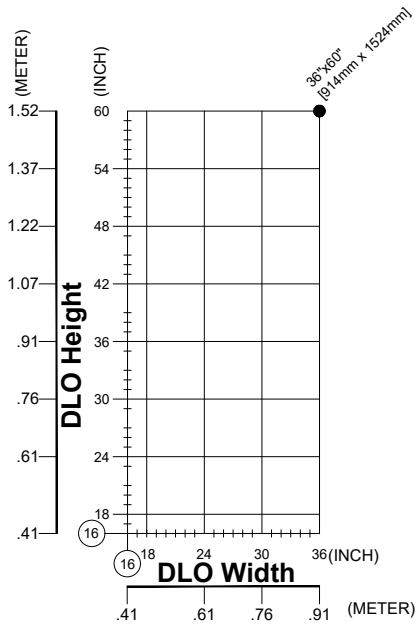

CASEMENT PROJECT OUT WITH ROTO OPERATOR & MULTIPOINT LOCKING OR CAM HANDLE (Double Glazed)

CAM HANDLE casement hardware includes the following:

- White Bronze handle finish
- One or two ring CAM handles (as required) located on the sash
- One pair stainless steel friction arms
- Snubber set (as required)
- Glass stop for 1" [25.4mm] glazing
- Interior glazing spline