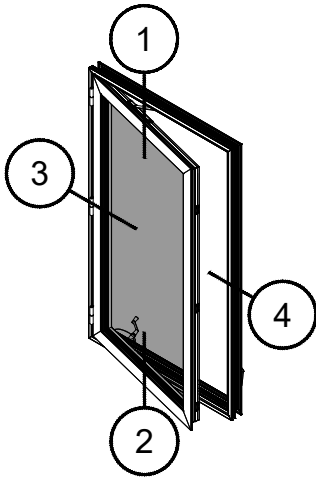

CASEMENT PO INFORMATION (DOUBLE GLAZED)

WITH 4-BAR / CAMS

*MIN DIMENSIONS 16" x 16" [406 x 406]

*MAX DIMENSIONS 36" x 60" [914 x 1524]

SCREEN OPTIONAL with WICKET

MAX OPENING VARIES

LIMITED OPENING OPTION @ 4" [102]

CUSTODIAL HANDLE OPTION

EGRESS N/A

**Based on (DLO) dimensions, Dimensions in brackets are in [mm] millimeters*

Fixed Window Integration

Curtain Wall Integration

Storefront Integration

CASEMENT PO INFORMATION (DOUBLE GLAZED)
 WITH BUTT HINGE / ROTO-MULTI POINT HANDLE
 *MIN DIMENSIONS 16 5/8" x 21" [422 x 533]
 *MAX DIMENSIONS 36" x 62" [914 x 1575] or 27" x 84" [686 x 2134]
 SCREEN OPTION
 MAX OPENING VARIES
 LIMITED OPENING OPTION @ 4" [102]
 CUSTODIAL HANDLE OPTION
 EGRESS OPTION
 *Based on (DLO) dimensions, Dimensions in brackets are in [mm] millimeters

Fixed Window Integration

Curtain Wall Integration

Storefront Integration

CASEMENT PROJECT OUT WITH ROTO OPERATOR & MULTIPOINT LOCKING OR CAM HANDLE (Double Glazed)

CAM HANDLE casement hardware includes the following: