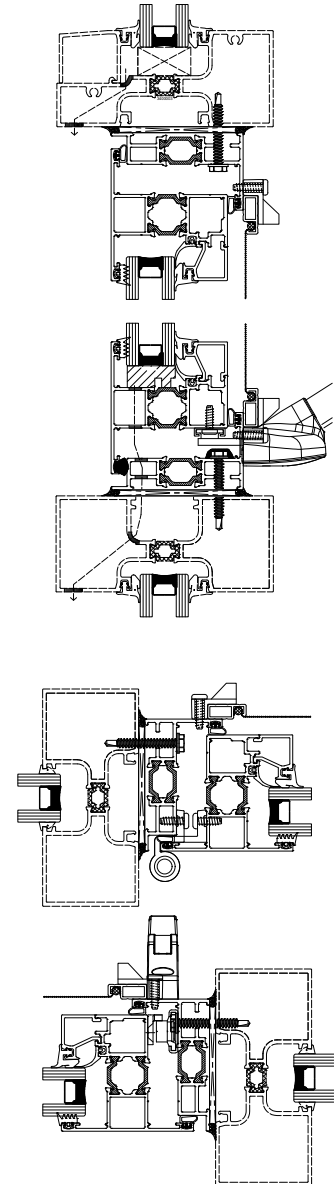

CASEMENT PO INFORMATION (DOUBLE GLAZED)

WITH 4-BAR / CAMS

*MIN DIMENSIONS 16" x 16" [406 x 406]

*MAX DIMENSIONS 36" x 60" [914 x 1524]

SCREEN OPTIONAL with WICKET

MAX OPENING VARIES

LIMITED OPENING OPTION @ 4" [102]

CUSTODIAL HANDLE OPTION

EGRESS N/A

**Based on (DLO) dimensions, Dimensions in brackets are in [mm] millimeters*

Fixed Window Integration

Curtain Wall Integration

Storefront Integration

CASEMENT PO INFORMATION (DOUBLE GLAZED)
 WITH BUTT HINGE / ROTO-MULTI POINT HANDLE
 *MIN DIMENSIONS 16 5/8" x 21" [422 x 533]
 *MAX DIMENSIONS 36" x 62" [914 x 1575] or 27" x 84" [686 x 2134]
 SCREEN OPTION
 MAX OPENING VARIES
 LIMITED OPENING OPTION @ 4" [102]
 CUSTODIAL HANDLE OPTION
 EGRESS OPTION
 *Based on (DLO) dimensions, Dimensions in brackets are in [mm] millimeters

Fixed Window Integration

Curtain Wall Integration

Storefront Integration

CASEMENT PROJECT OUT WITH ROTO OPERATOR & MULTIPOINT LOCKING OR CAM HANDLE (Double Glazed)

CAM HANDLE casement hardware includes the following:

Using this chart: Ensure your largest maximum size falls within the above size limitation chart