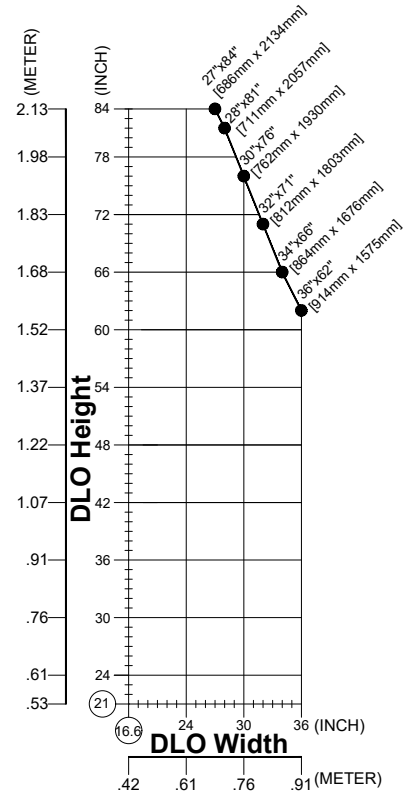

CASEMENT PROJECT OUT WITH ROTO OPERATOR & MULTIPOINT LOCKING OR CAM HANDLE (Double Glazed)

CAM HANDLE casement hardware includes the following:

- White Bronze handle finish
- One or two ring CAM handles (as required) located on the sash
- One pair stainless steel friction arms
- Snubber set (as required)
- Glass stop for 1" [25.4mm] glazing
- Interior glazing spline