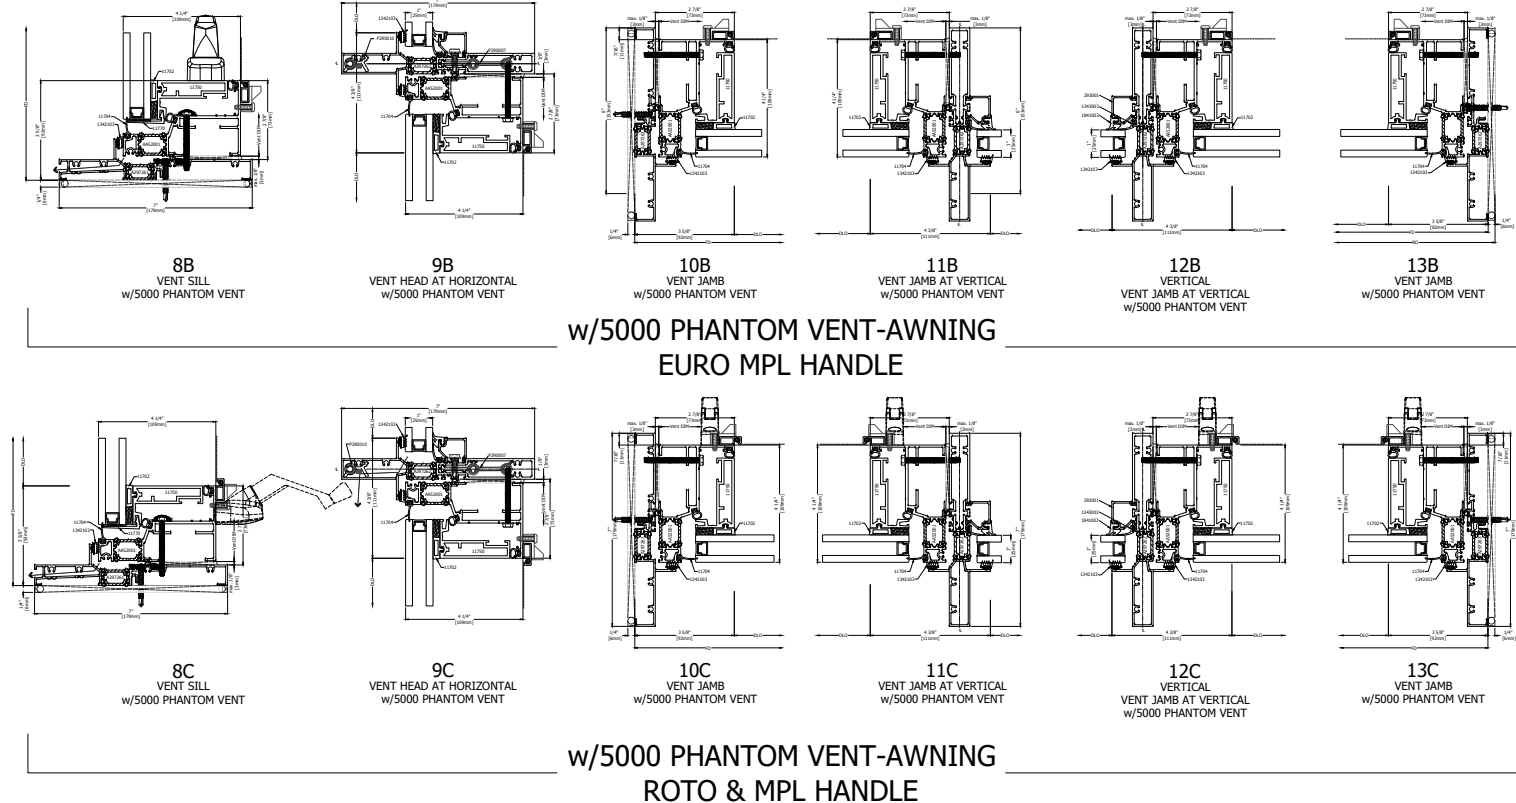

TYPICAL ELEVATION

2970AW SHADOWLINE WITH 2" [51mm] NOSE

5 1/4" DEEP SYSTEM

6.00" DEEP SYSTEM

POSSIBLE READ THROUGH CONDITION

LAST REVISED: 11/20/2024