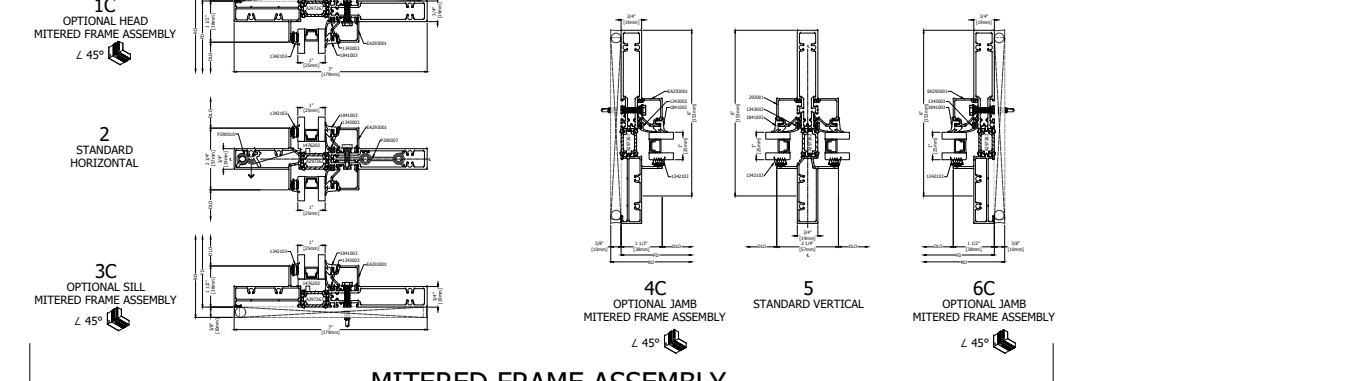

TYPICAL ELEVATION

2970AW SHADOWLINE WITH 2" [51mm] NOSE

5 1/4" DEEP SYSTEM

6.00" DEEP SYSTEM

POSSIBLE READ THROUGH CONDITION

LAST REVISED: 11/20/2024