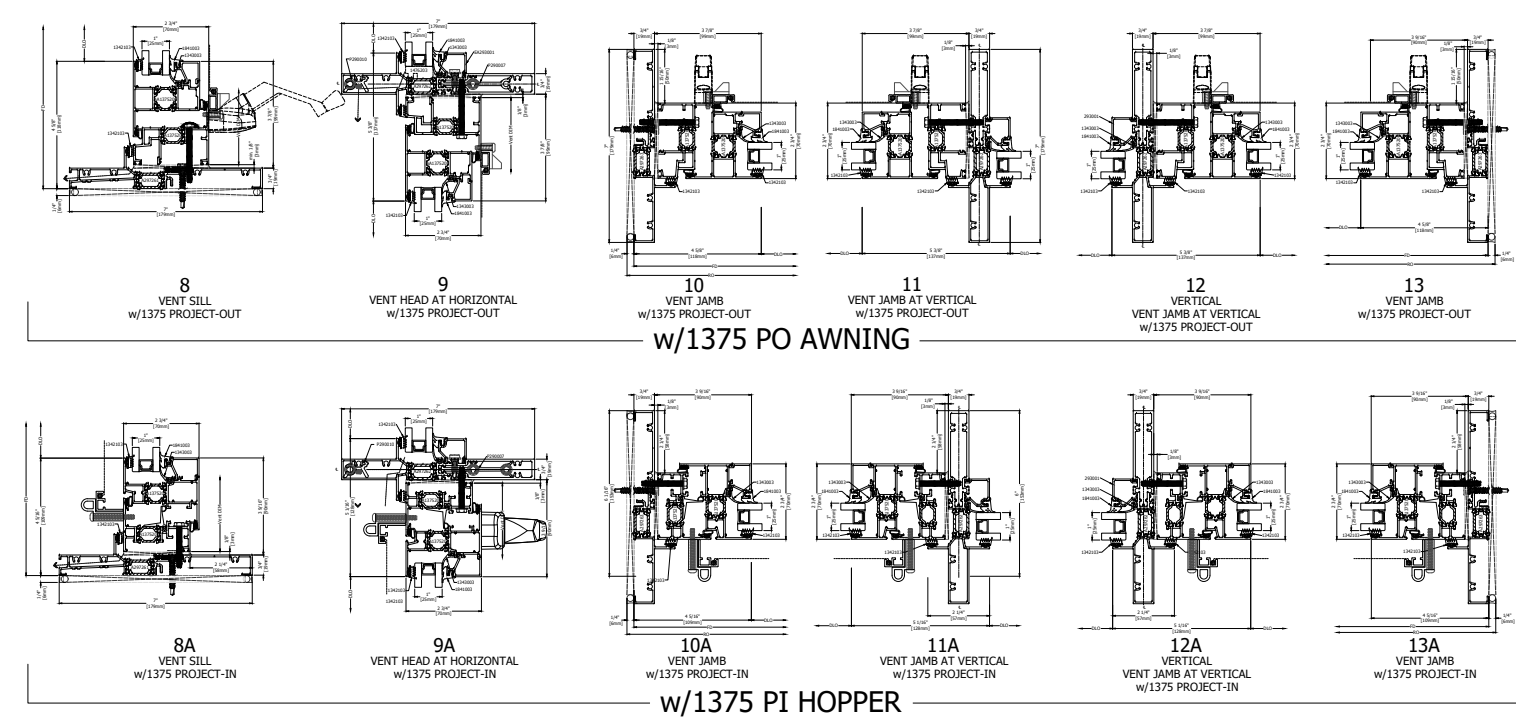

TYPICAL ELEVATION

2970AW SHADOWLINE WITH 2" [51mm] NOSE

5 1/4" DEEP SYSTEM

6.00" DEEP SYSTEM

POSSIBLE READ THROUGH CONDITION

LAST REVISED: 11/20/2024