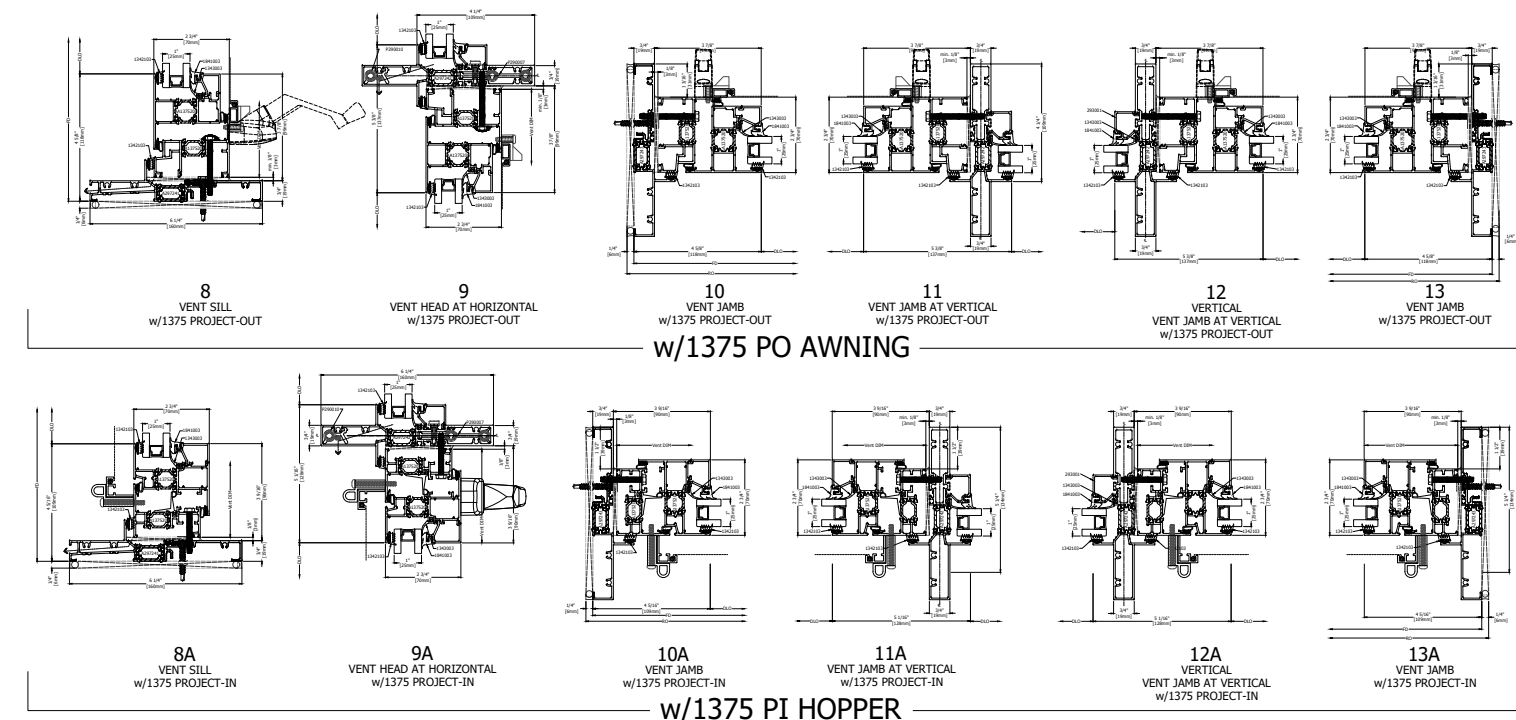

TYPICAL ELEVATION

2970AW SHADOWLINE WITH 2" [51mm] NOSE

5 1/4" DEEP SYSTEM

6.00" DEEP SYSTEM

POSSIBLE READ THROUGH CONDITION

LAST REVISED: 11/20/2024