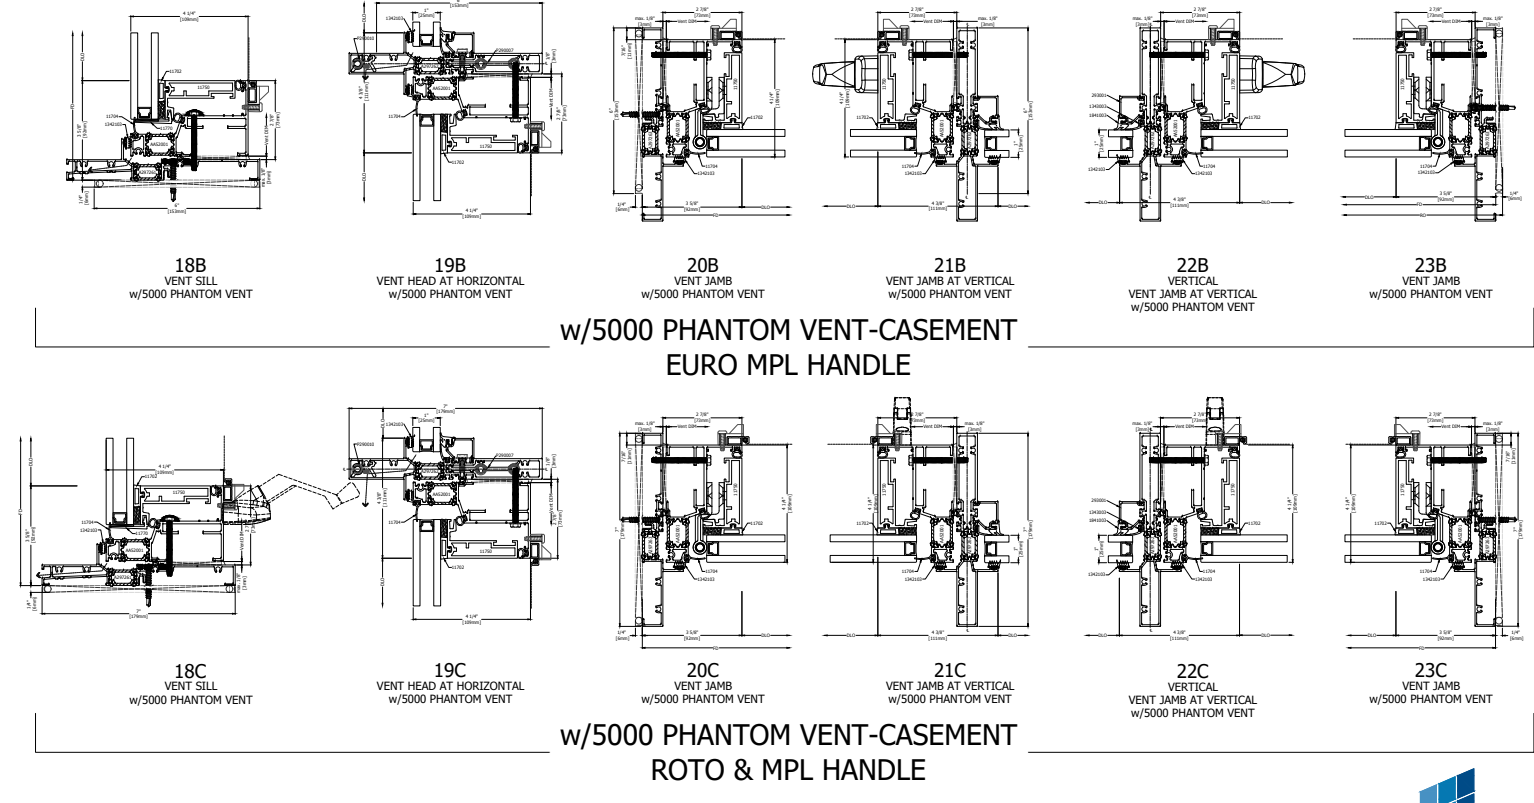

TYPICAL ELEVATION

2970AW SHADOWLINE WITH 2" [51mm] NOSE

5 1/4" DEEP SYSTEM

6.00" DEEP SYSTEM

POSSIBLE READ THROUGH CONDITION

LAST REVISED: 11/20/2024