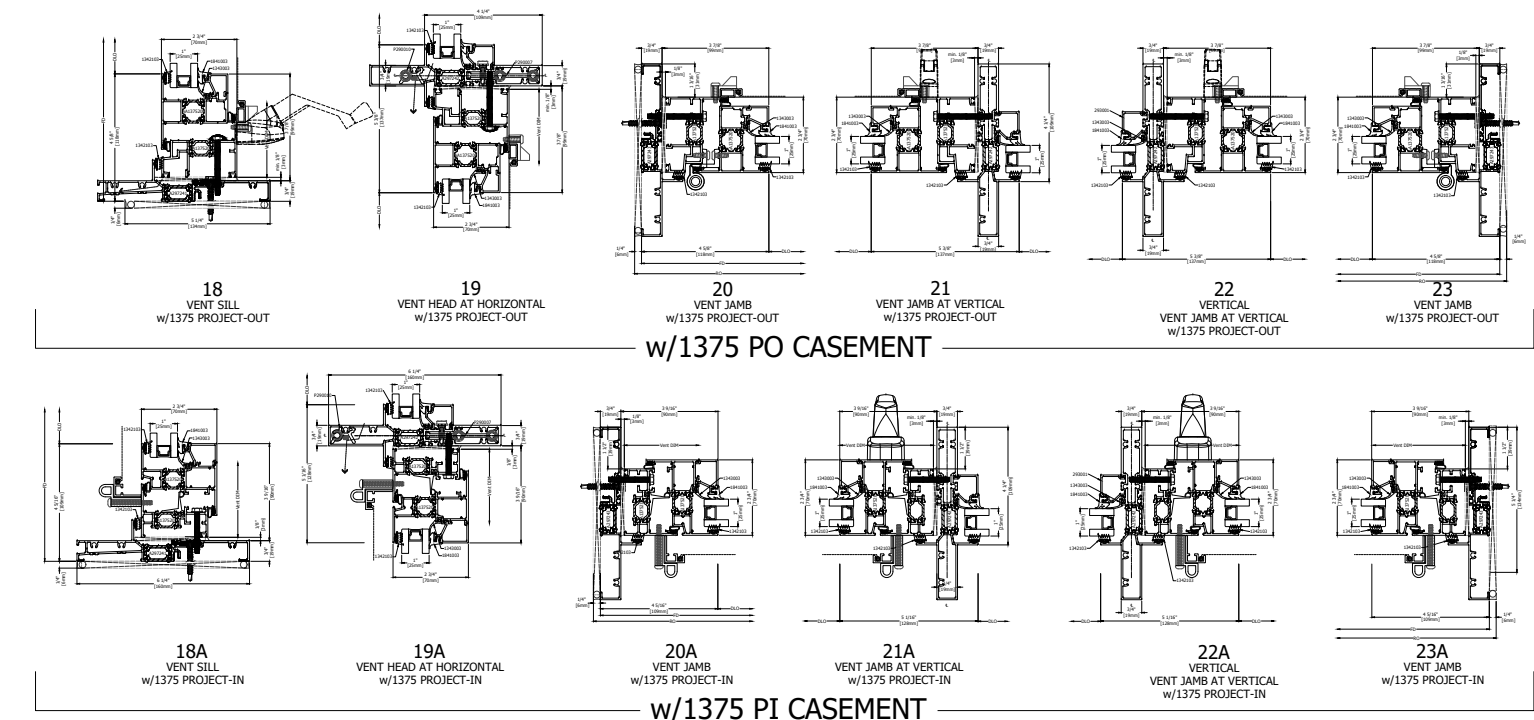

TYPICAL ELEVATION

2970AW SHADOWLINE WITH 2" [51mm] NOSE

5 1/4" DEEP SYSTEM

6.00" DEEP SYSTEM

POSSIBLE READ THROUGH CONDITION

LAST REVISED: 11/20/2024