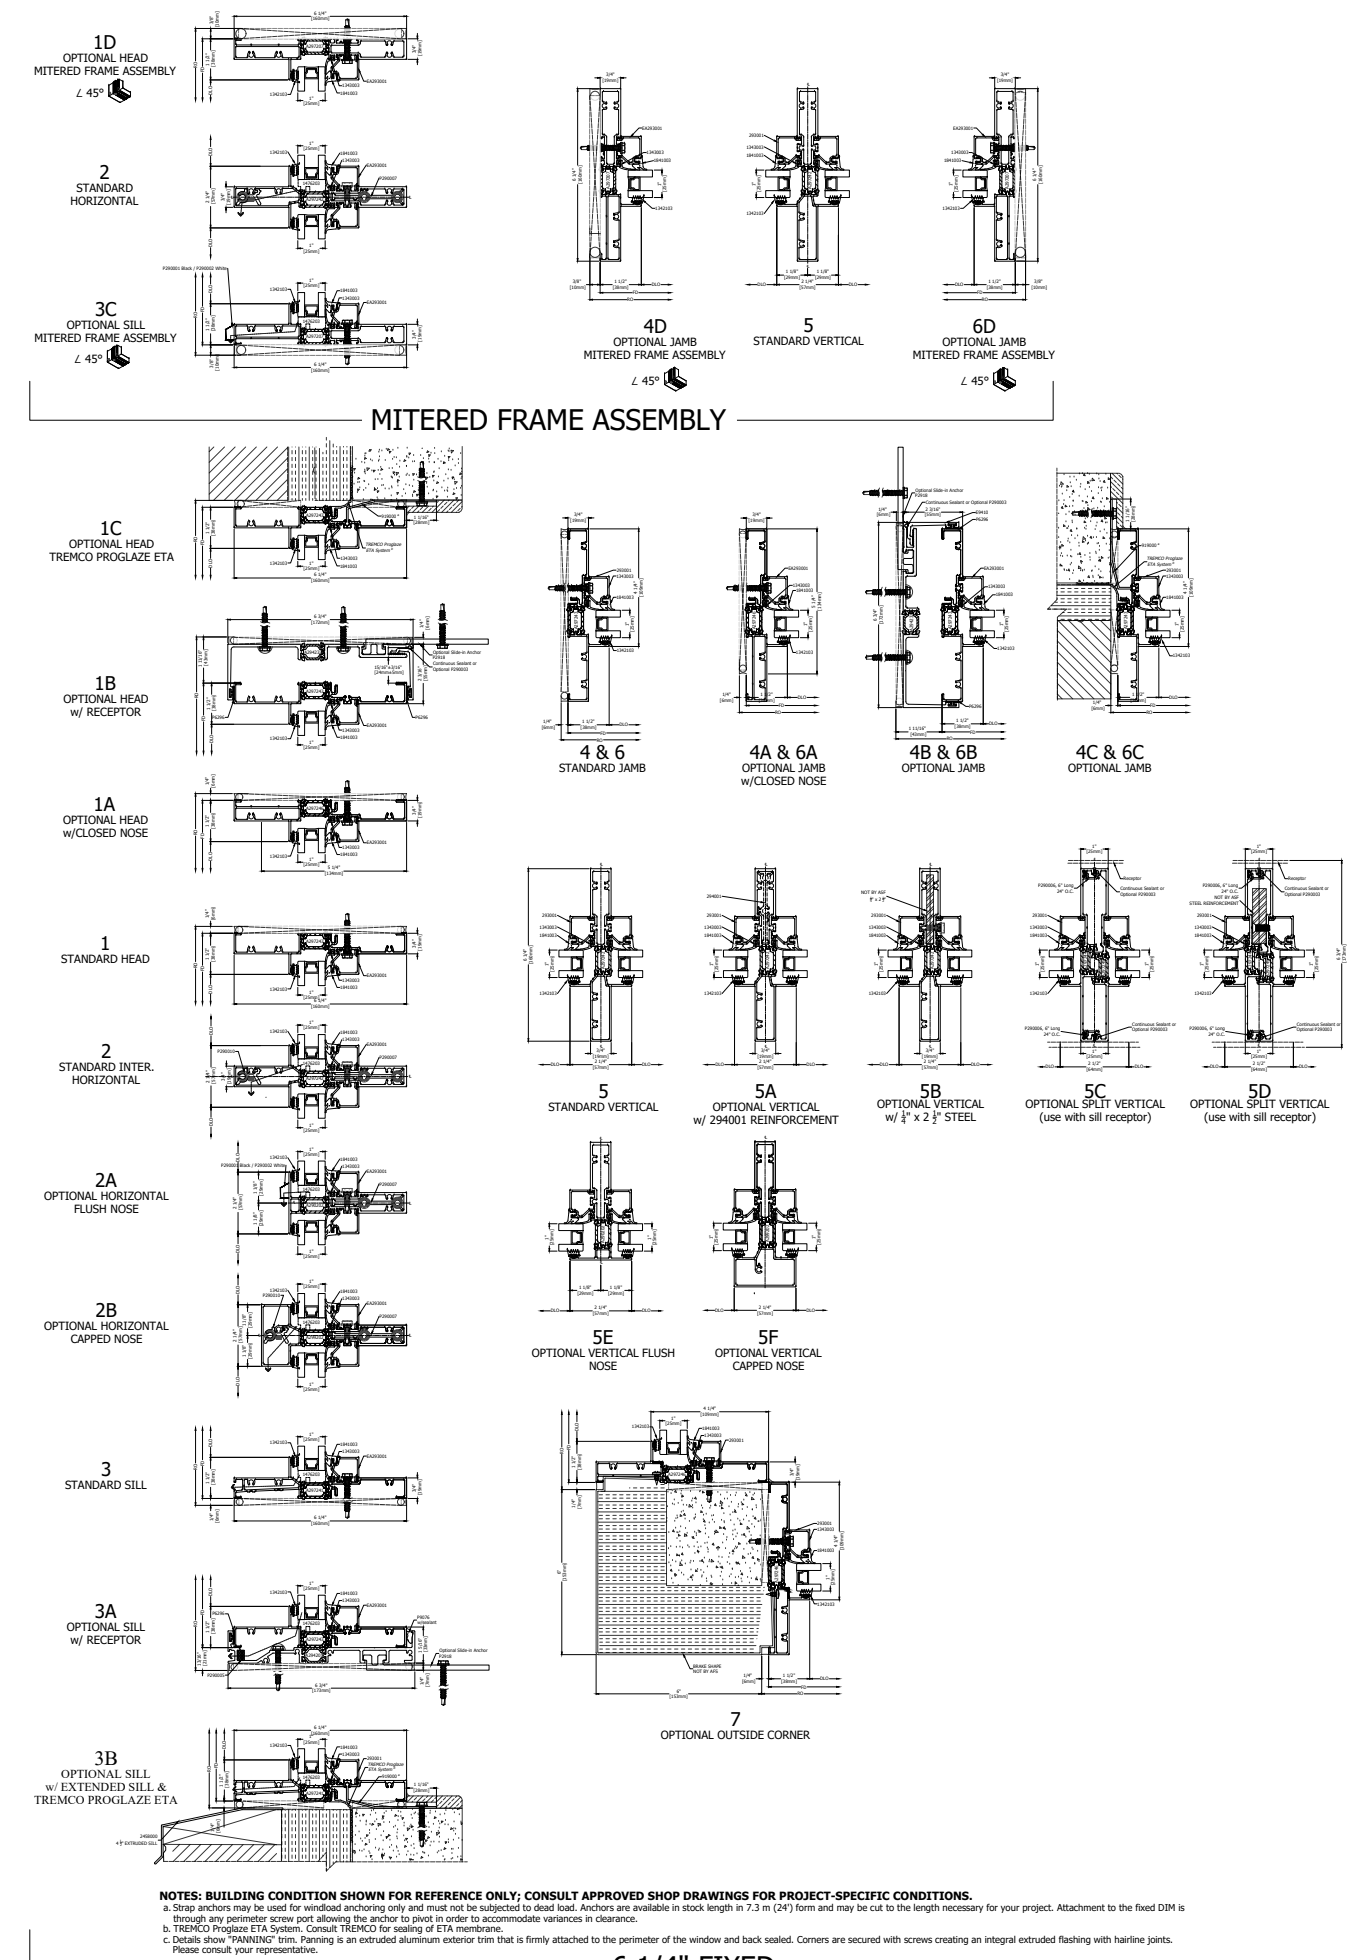

TYPICAL ELEVATION

2970AW SHADOWLINE WITH 2" [51mm] NOSE

5 1/4" DEEP SYSTEM

6.00" DEEP SYSTEM

POSSIBLE READ THROUGH CONDITION

LAST REVISED: 11/20/2024