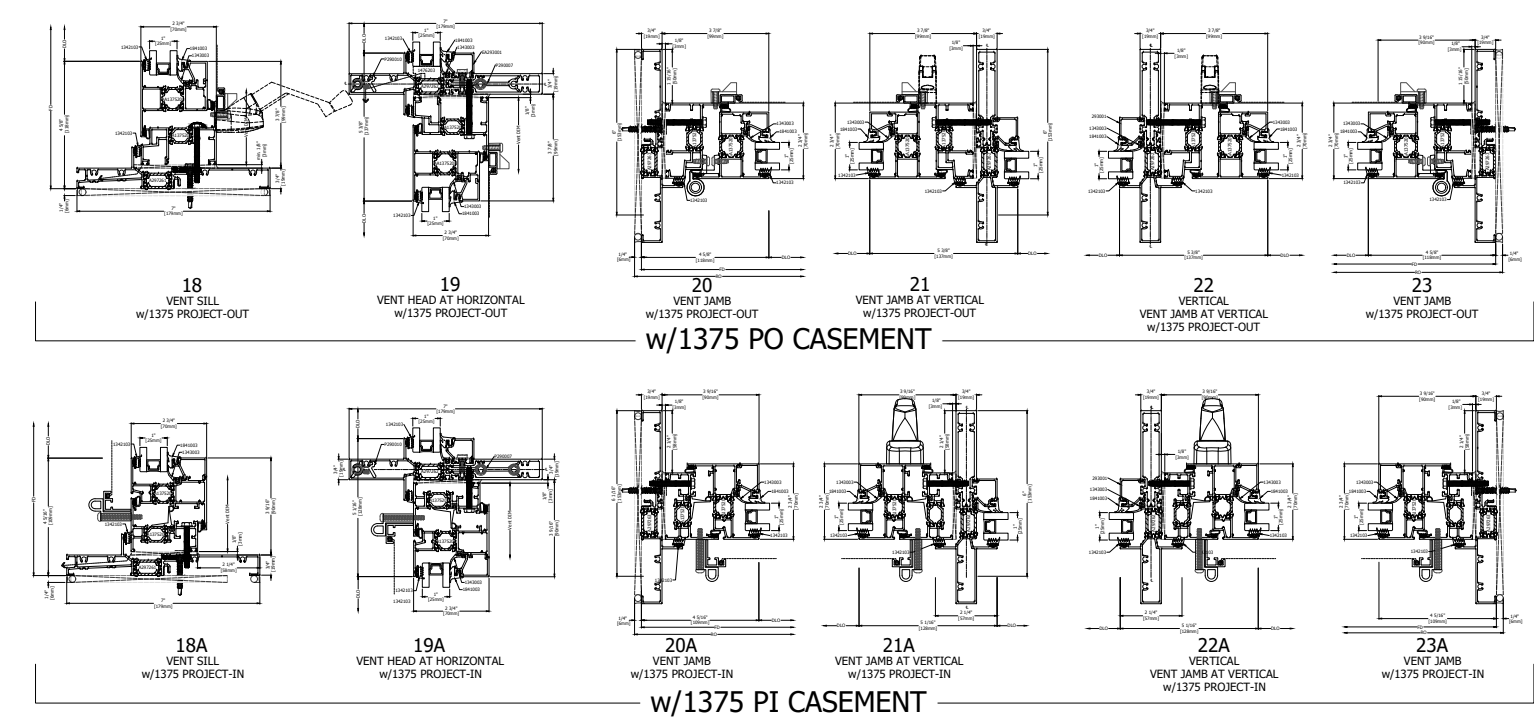

TYPICAL ELEVATION

2970AW SHADOWLINE WITH 2" [51mm] NOSE

5 1/4" DEEP SYSTEM

6.00" DEEP SYSTEM

POSSIBLE READ THROUGH CONDITION

LAST REVISED: 11/20/2024