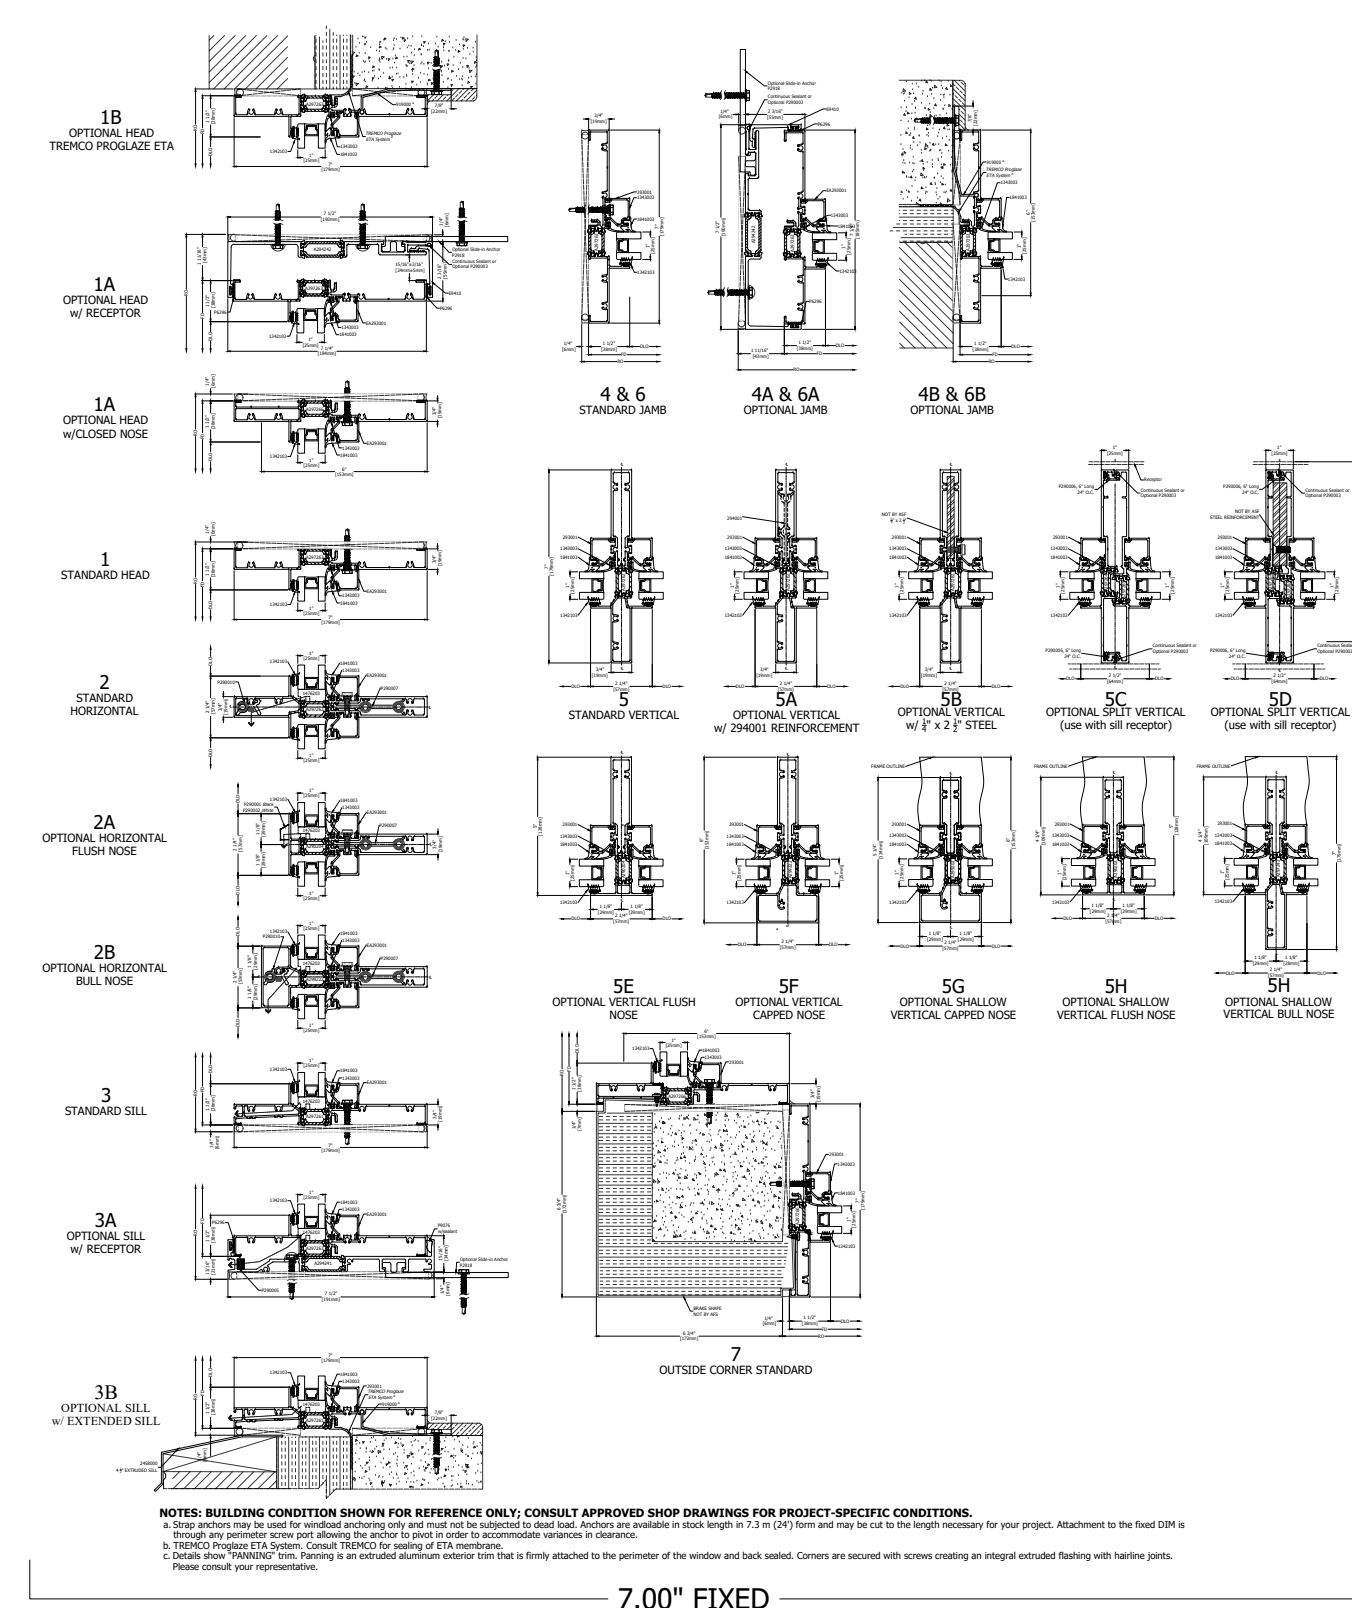

TYPICAL ELEVATION

2970AW SHADOWLINE WITH 2" [51mm] NOSE

5 1/4" DEEP SYSTEM

6.00" DEEP SYSTEM

POSSIBLE READ THROUGH CONDITION

LAST REVISED: 11/20/2024