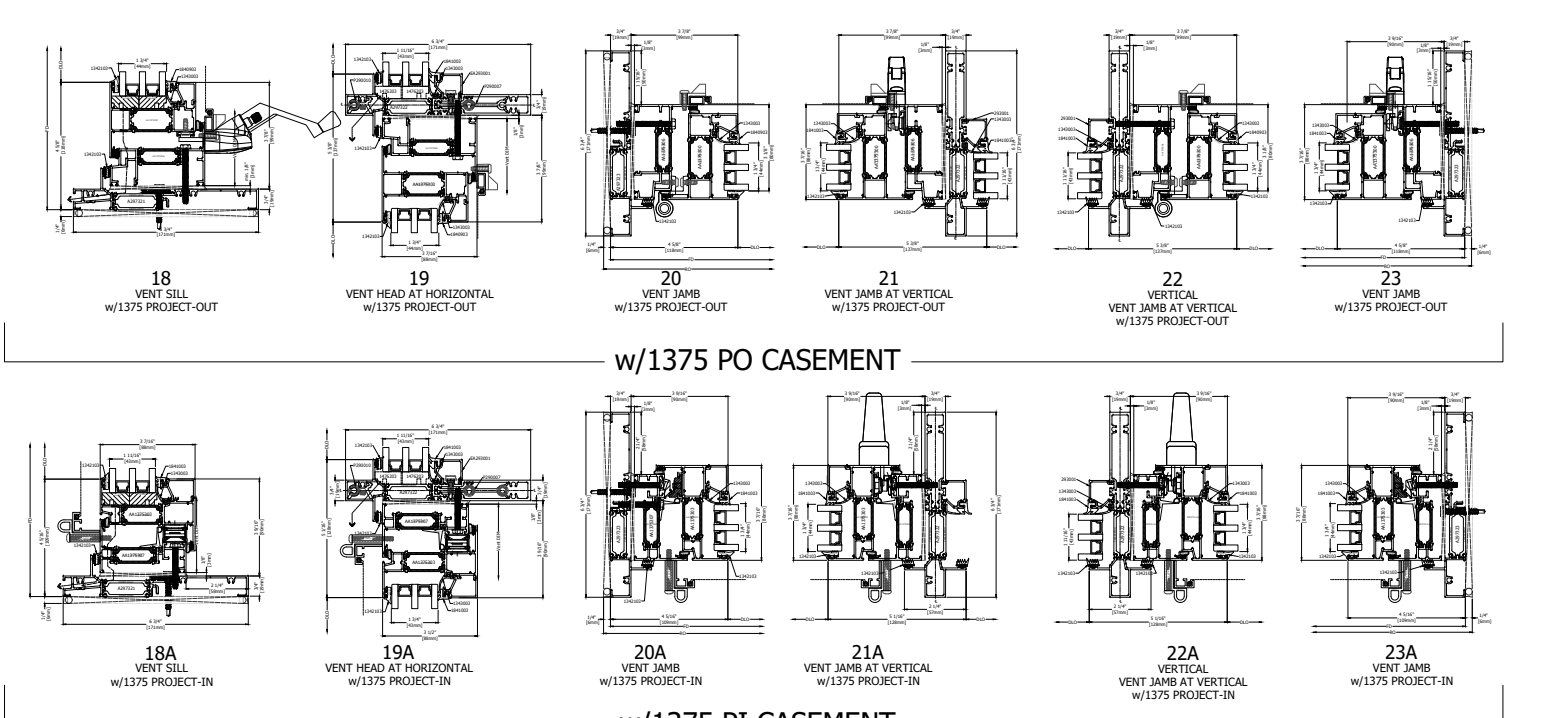

TYPICAL ELEVATION  
2970AW SHADOWLINE  
WITH TRIPLE GLAZED

6 DEEP SYSTEM

6 3/4" DEEP SYSTEM

POSSIBLE READ THROUGH CONDITION