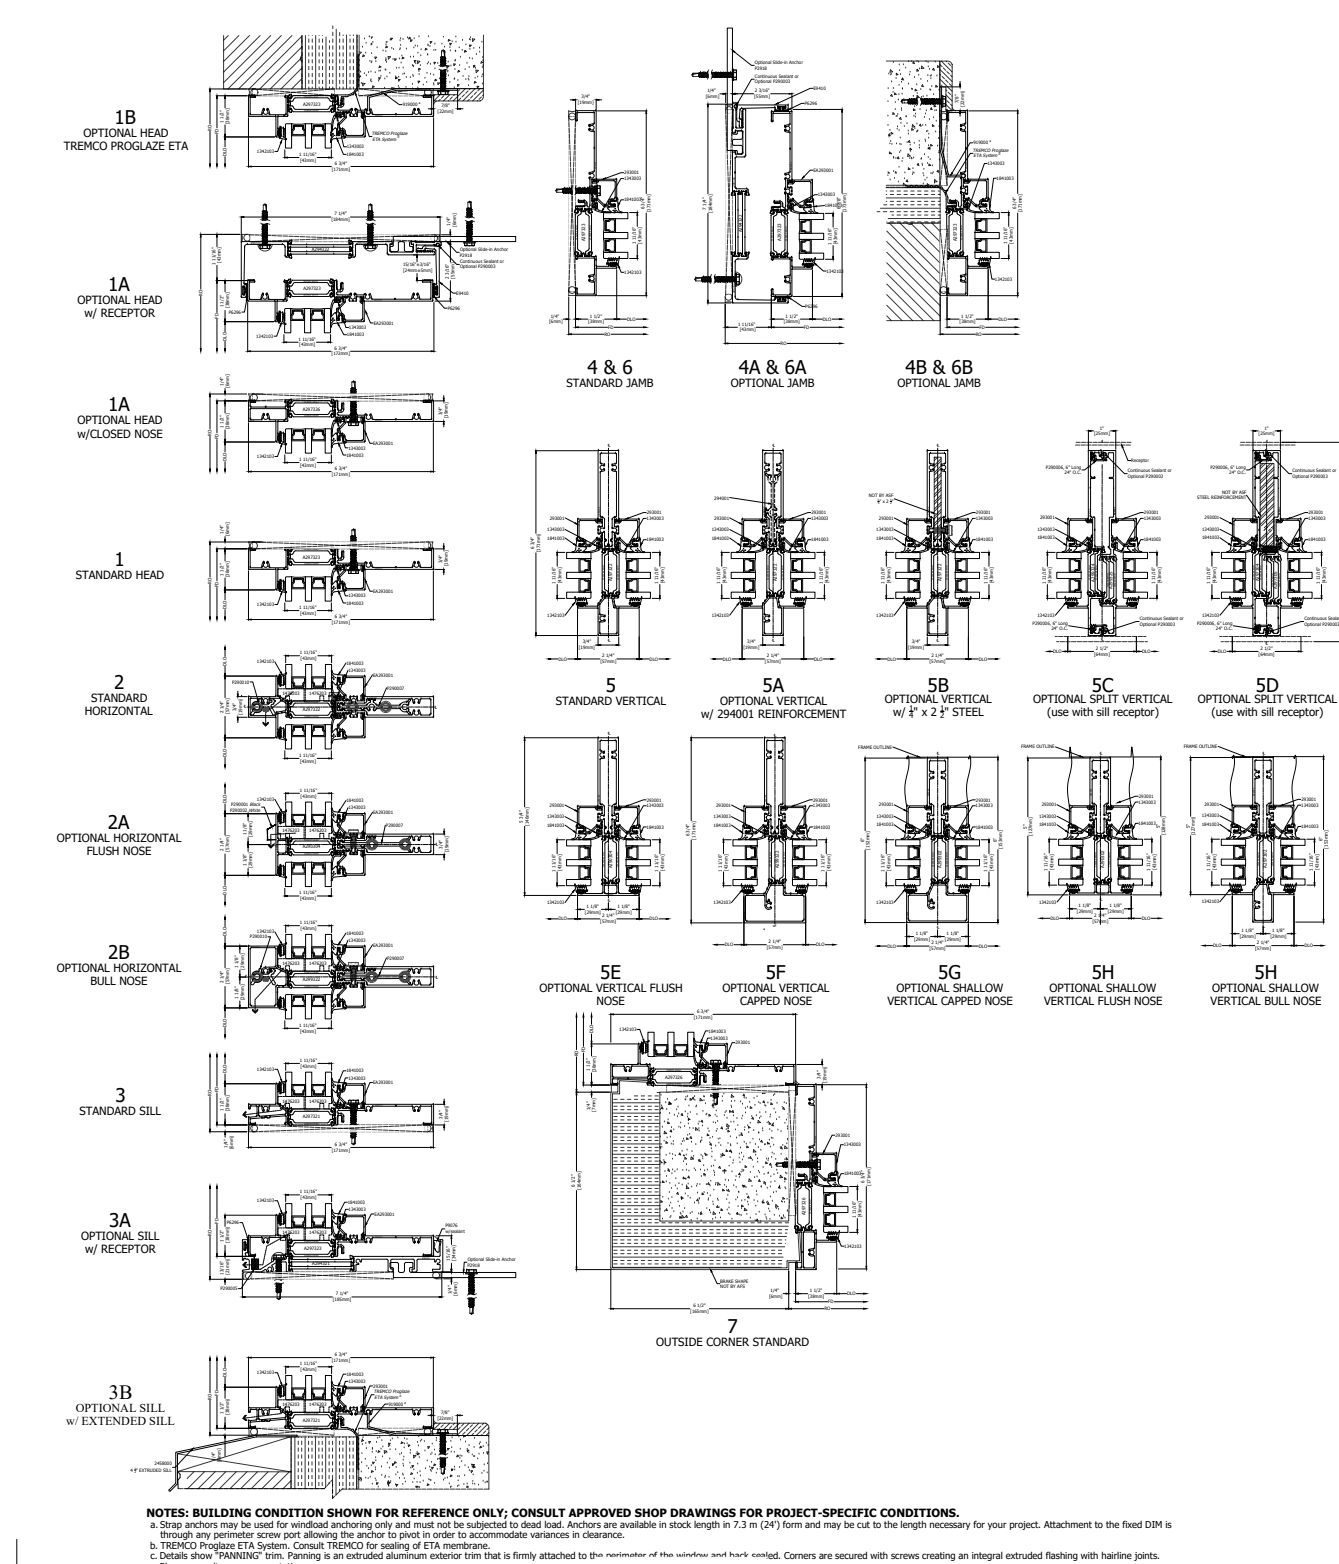

TYPICAL ELEVATION  
2970AW SHADOWLINE  
WITH TRIPLE GLAZED

6 DEEP SYSTEM

6 3/4" DEEP SYSTEM

POSSIBLE READ THROUGH CONDITION