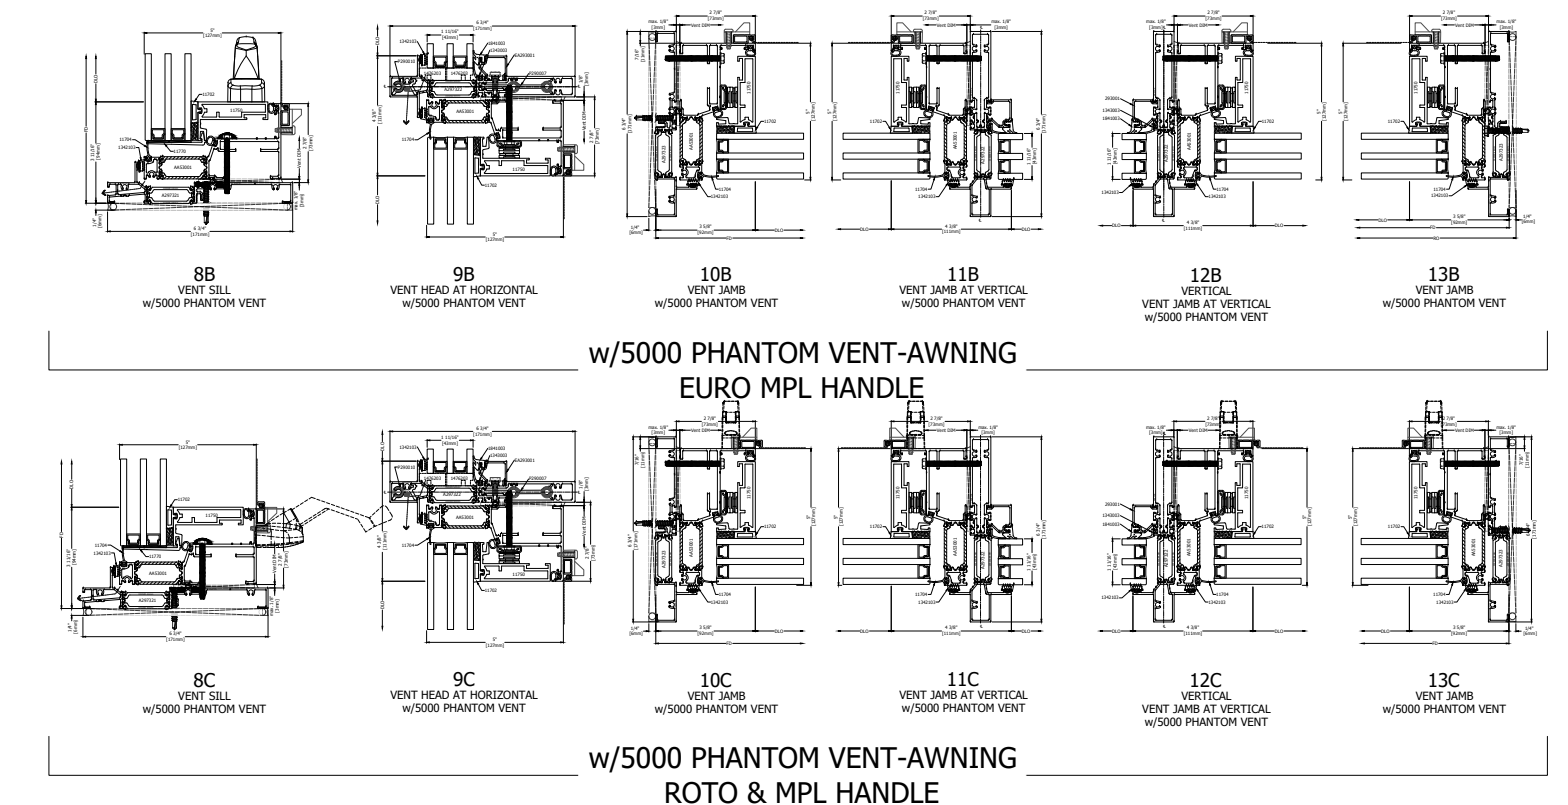

TYPICAL ELEVATION  
2970AW SHADOWLINE  
WITH TRIPLE GLAZED

6 DEEP SYSTEM

6 3/4" DEEP SYSTEM

POSSIBLE READ THROUGH CONDITION