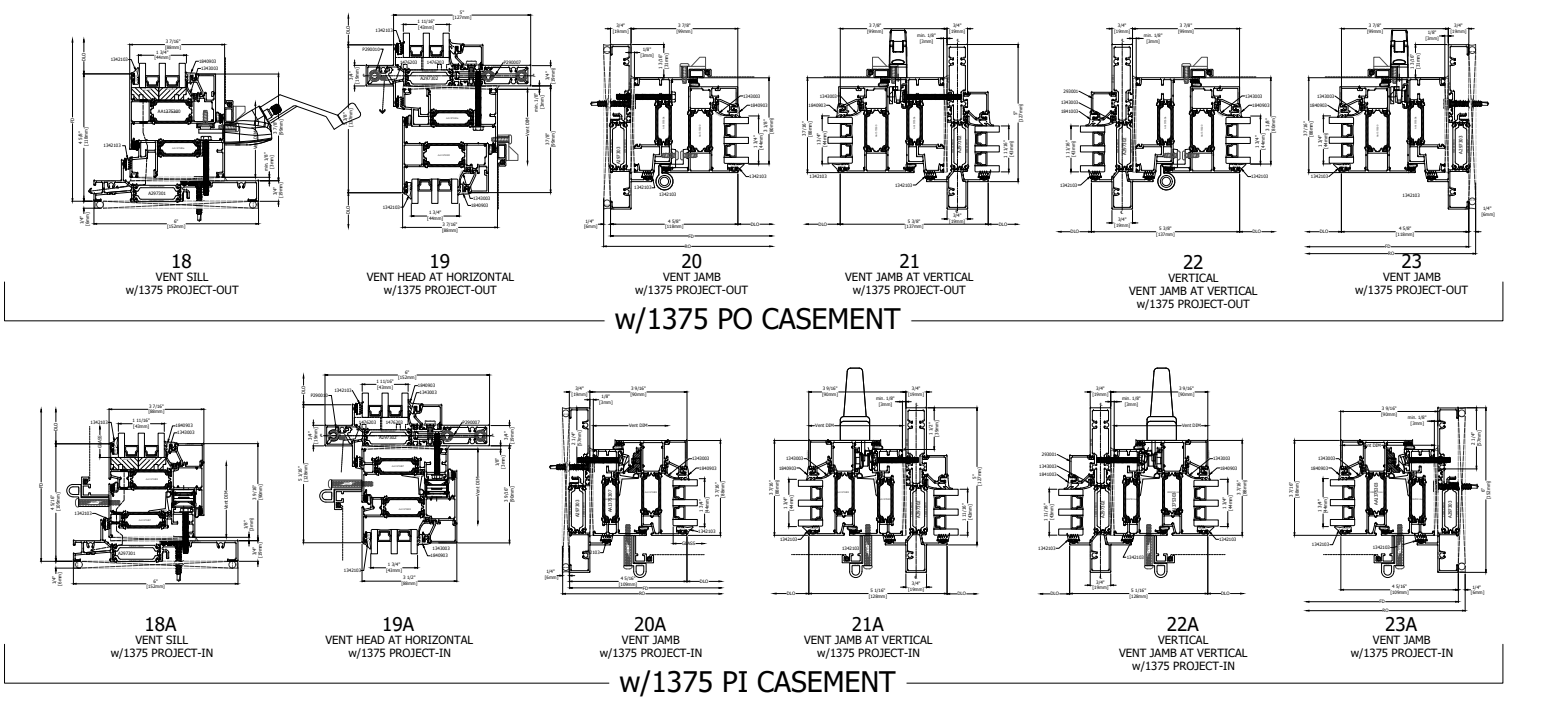

TYPICAL ELEVATION  
2970AW SHADOWLINE  
WITH TRIPLE GLAZED

6 DEEP SYSTEM

6 3/4" DEEP SYSTEM

POSSIBLE READ THROUGH CONDITION