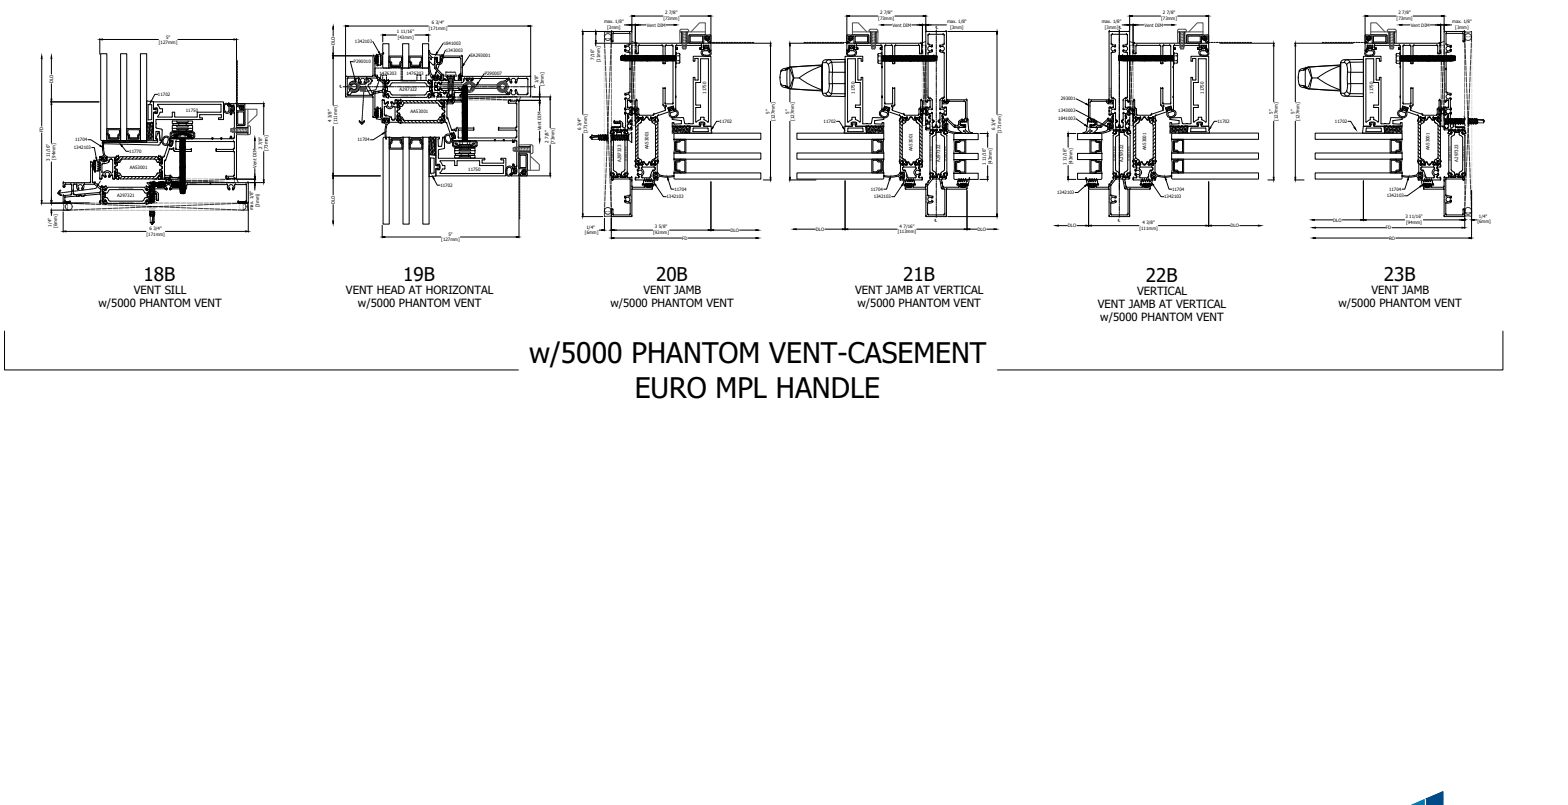

TYPICAL ELEVATION  
2970AW SHADOWLINE  
WITH TRIPLE GLAZED

6 DEEP SYSTEM

6 3/4" DEEP SYSTEM

POSSIBLE READ THROUGH CONDITION