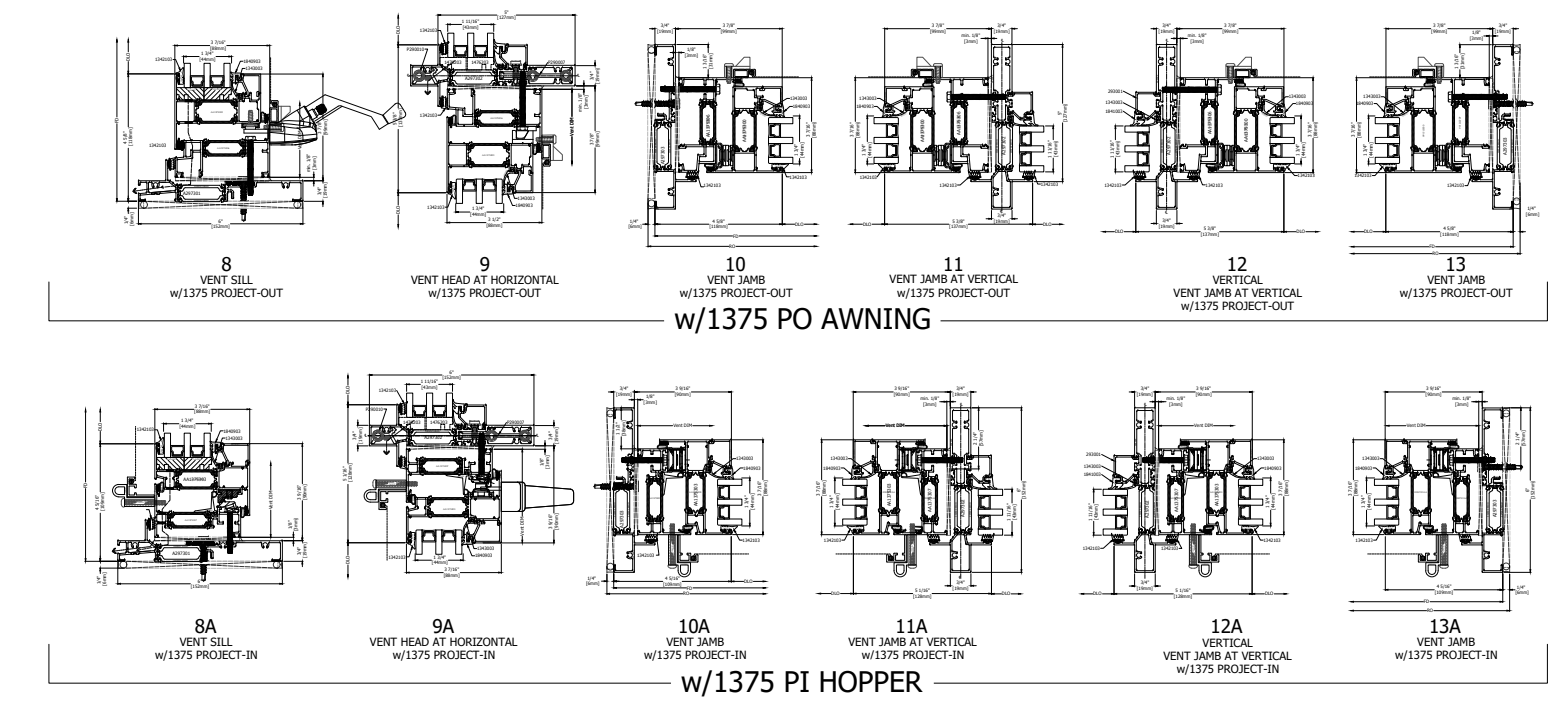

TYPICAL ELEVATION  
2970AW SHADOWLINE  
WITH TRIPLE GLAZED

6 DEEP SYSTEM

6 3/4" DEEP SYSTEM

POSSIBLE READ THROUGH CONDITION