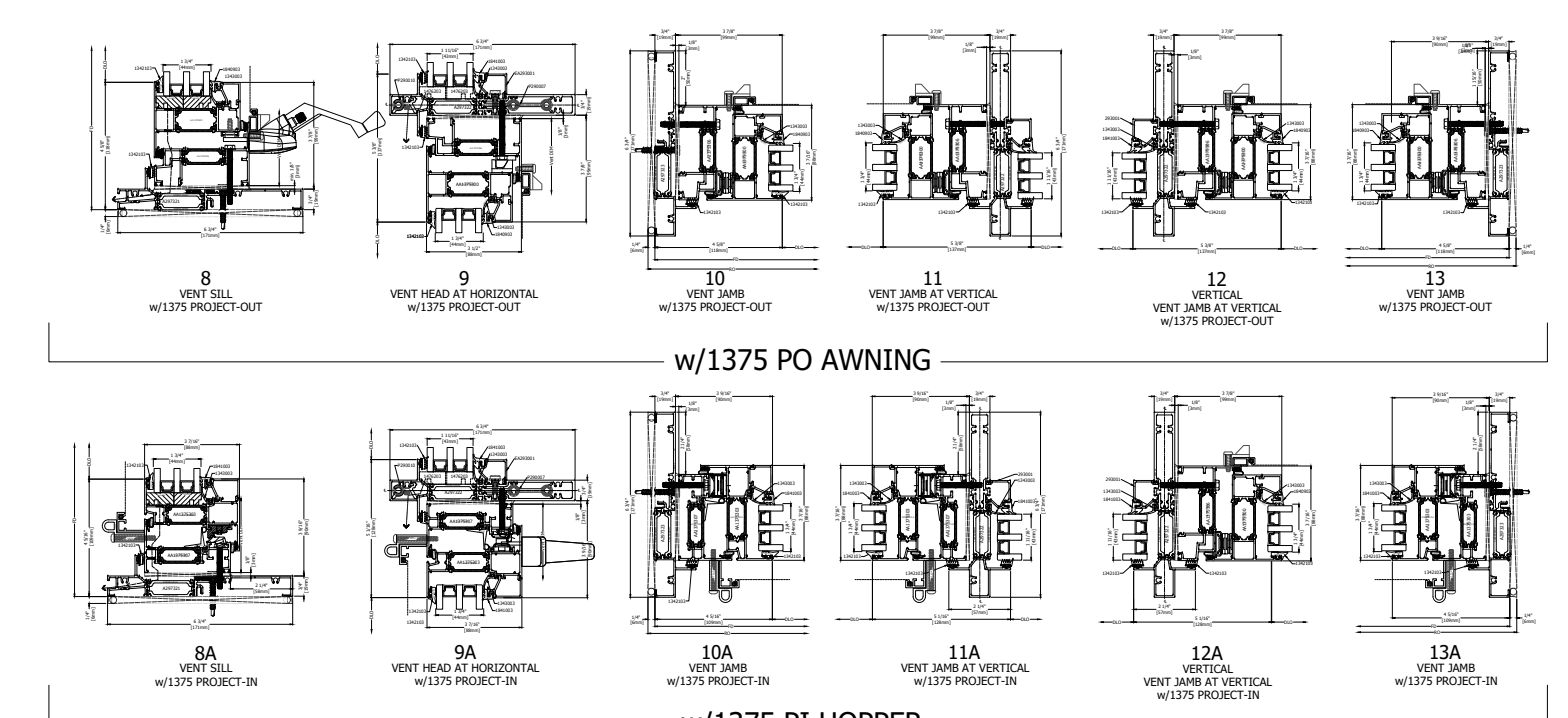

TYPICAL ELEVATION  
2970AW SHADOWLINE  
WITH TRIPLE GLAZED

6 DEEP SYSTEM

6 3/4" DEEP SYSTEM

POSSIBLE READ THROUGH CONDITION