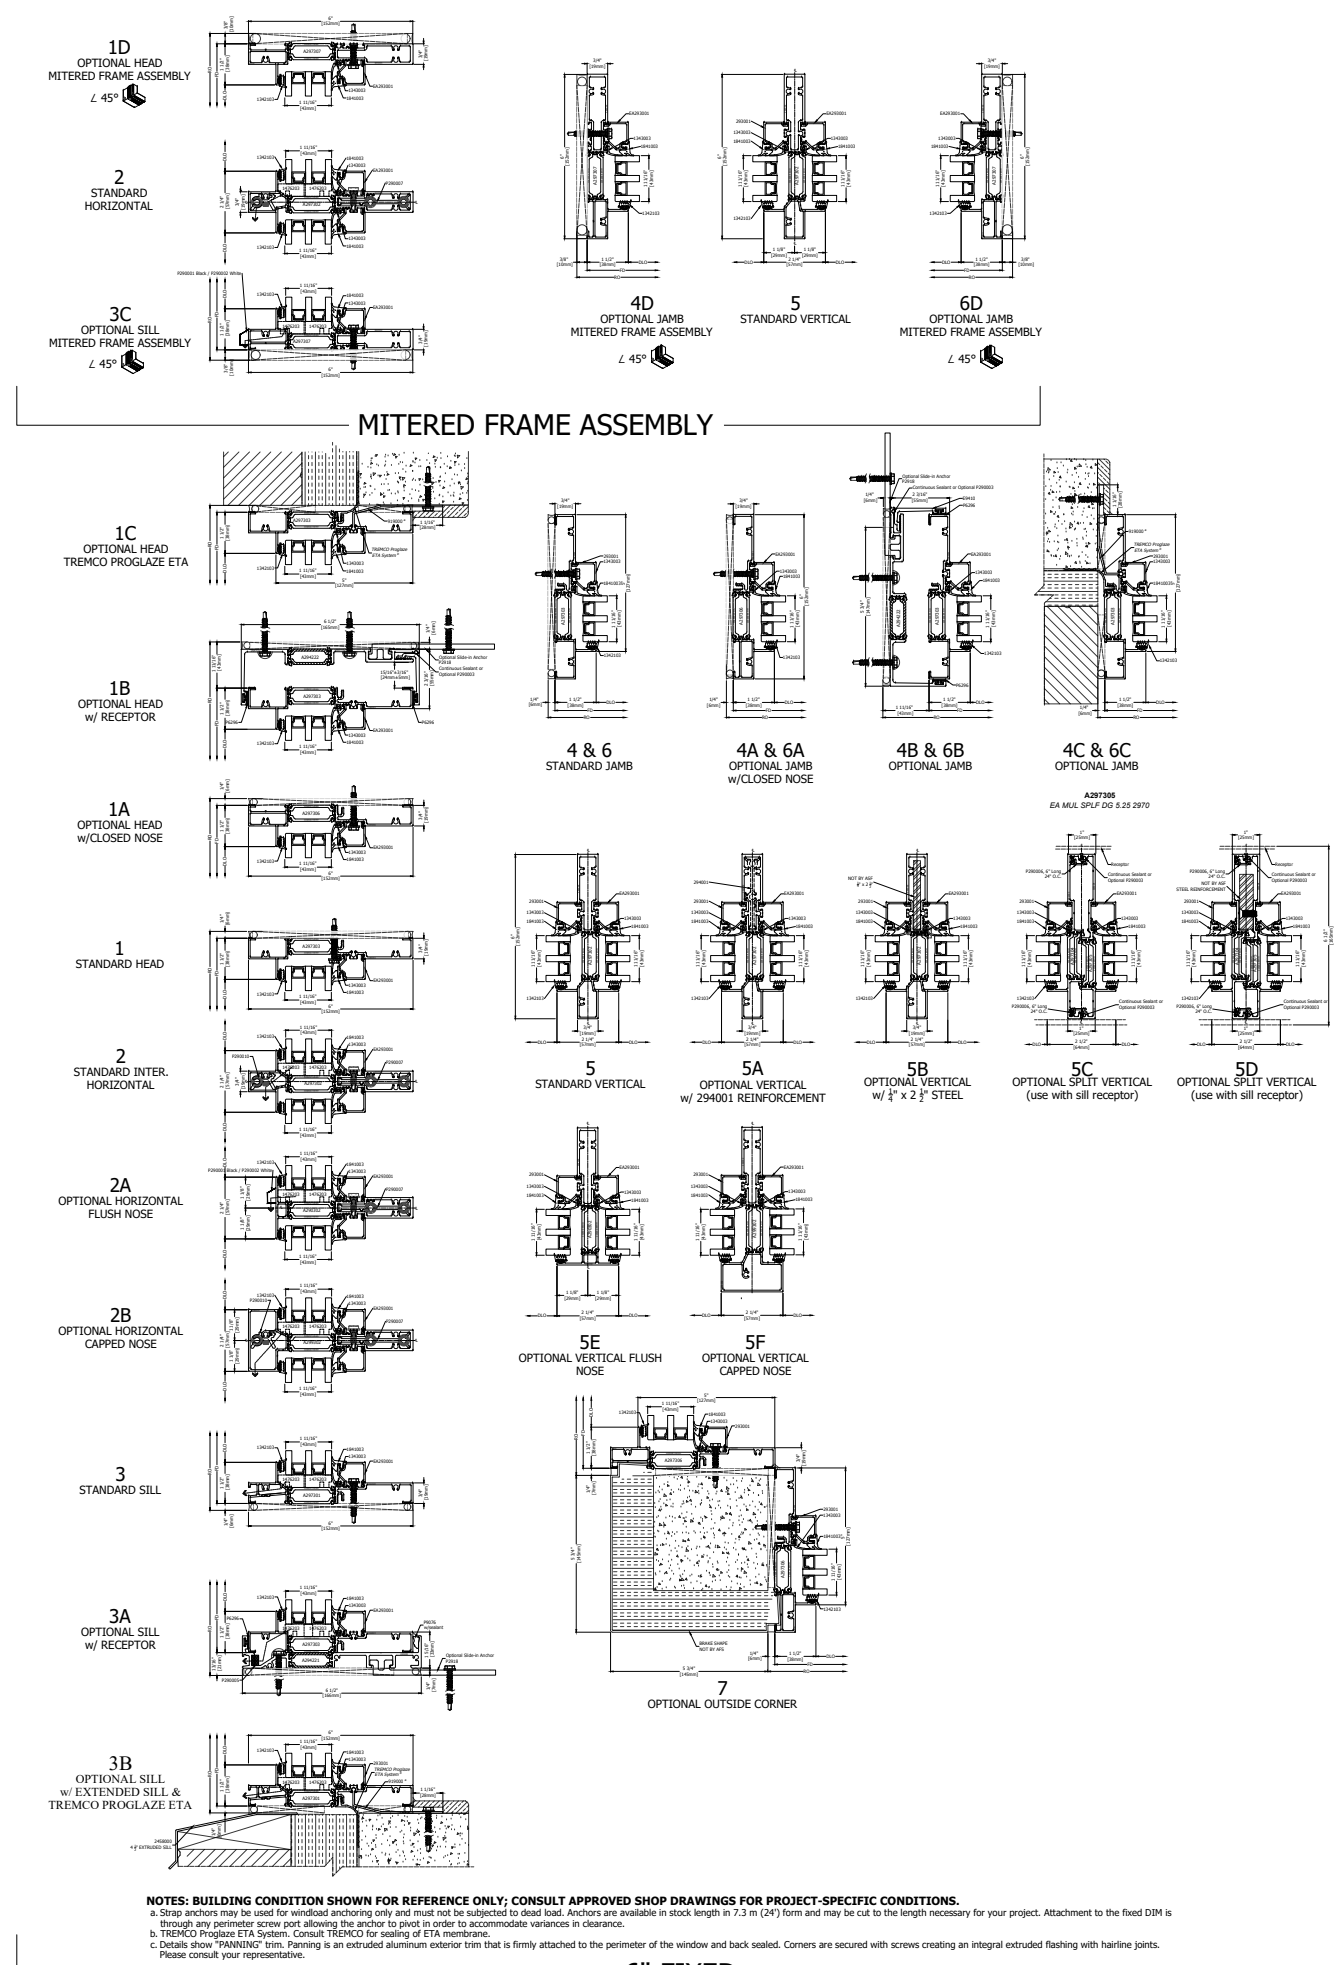

TYPICAL ELEVATION  
2970AW SHADOWLINE  
WITH TRIPLE GLAZED

6 DEEP SYSTEM

6 3/4" DEEP SYSTEM

POSSIBLE READ THROUGH CONDITION