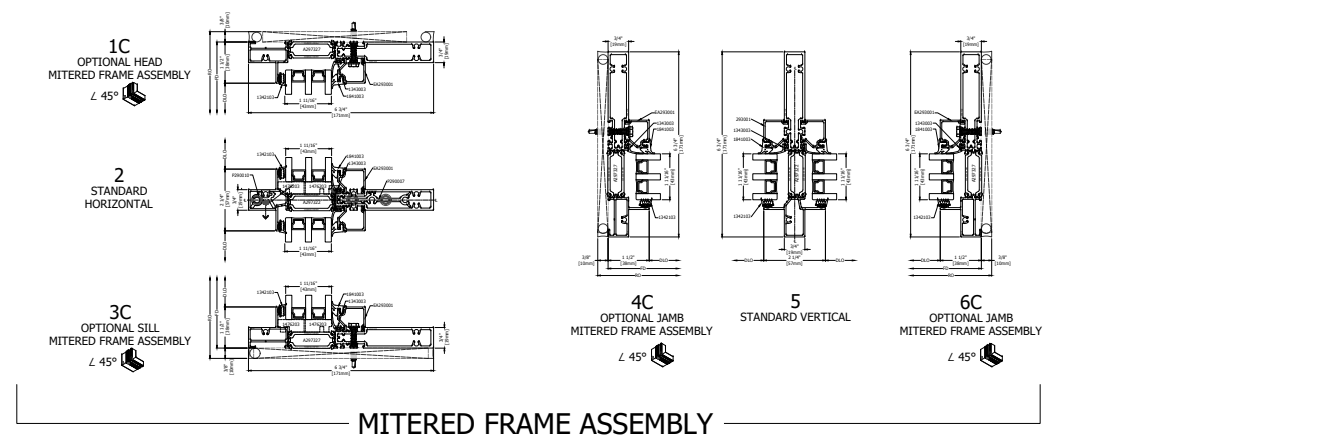

TYPICAL ELEVATION  
2970AW SHADOWLINE  
WITH TRIPLE GLAZED

6 DEEP SYSTEM

6 3/4" DEEP SYSTEM

POSSIBLE READ THROUGH CONDITION