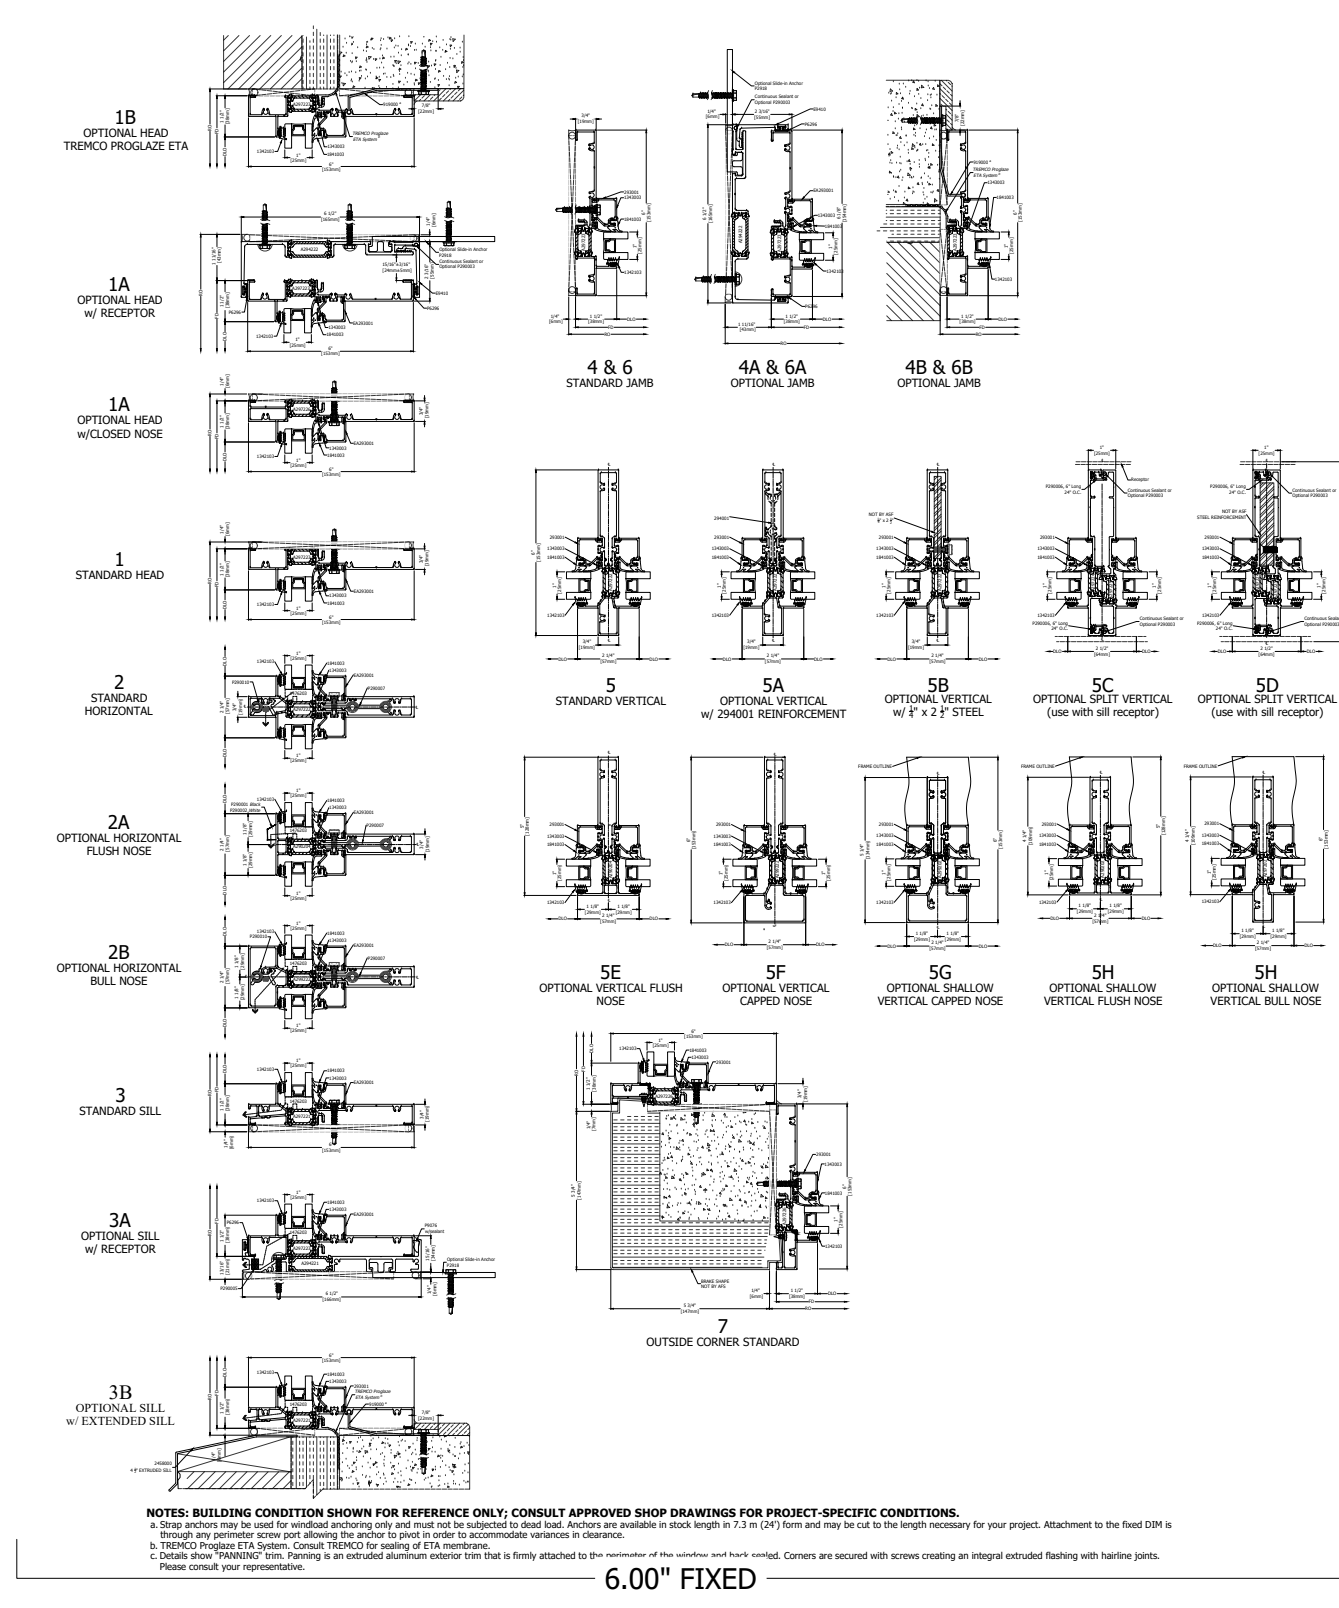

TYPICAL ELEVATION
2970AW SHADOWLINE

5 1/4\"/>

6.00\"/>

POSSIBLE READ THROUGH CONDITION