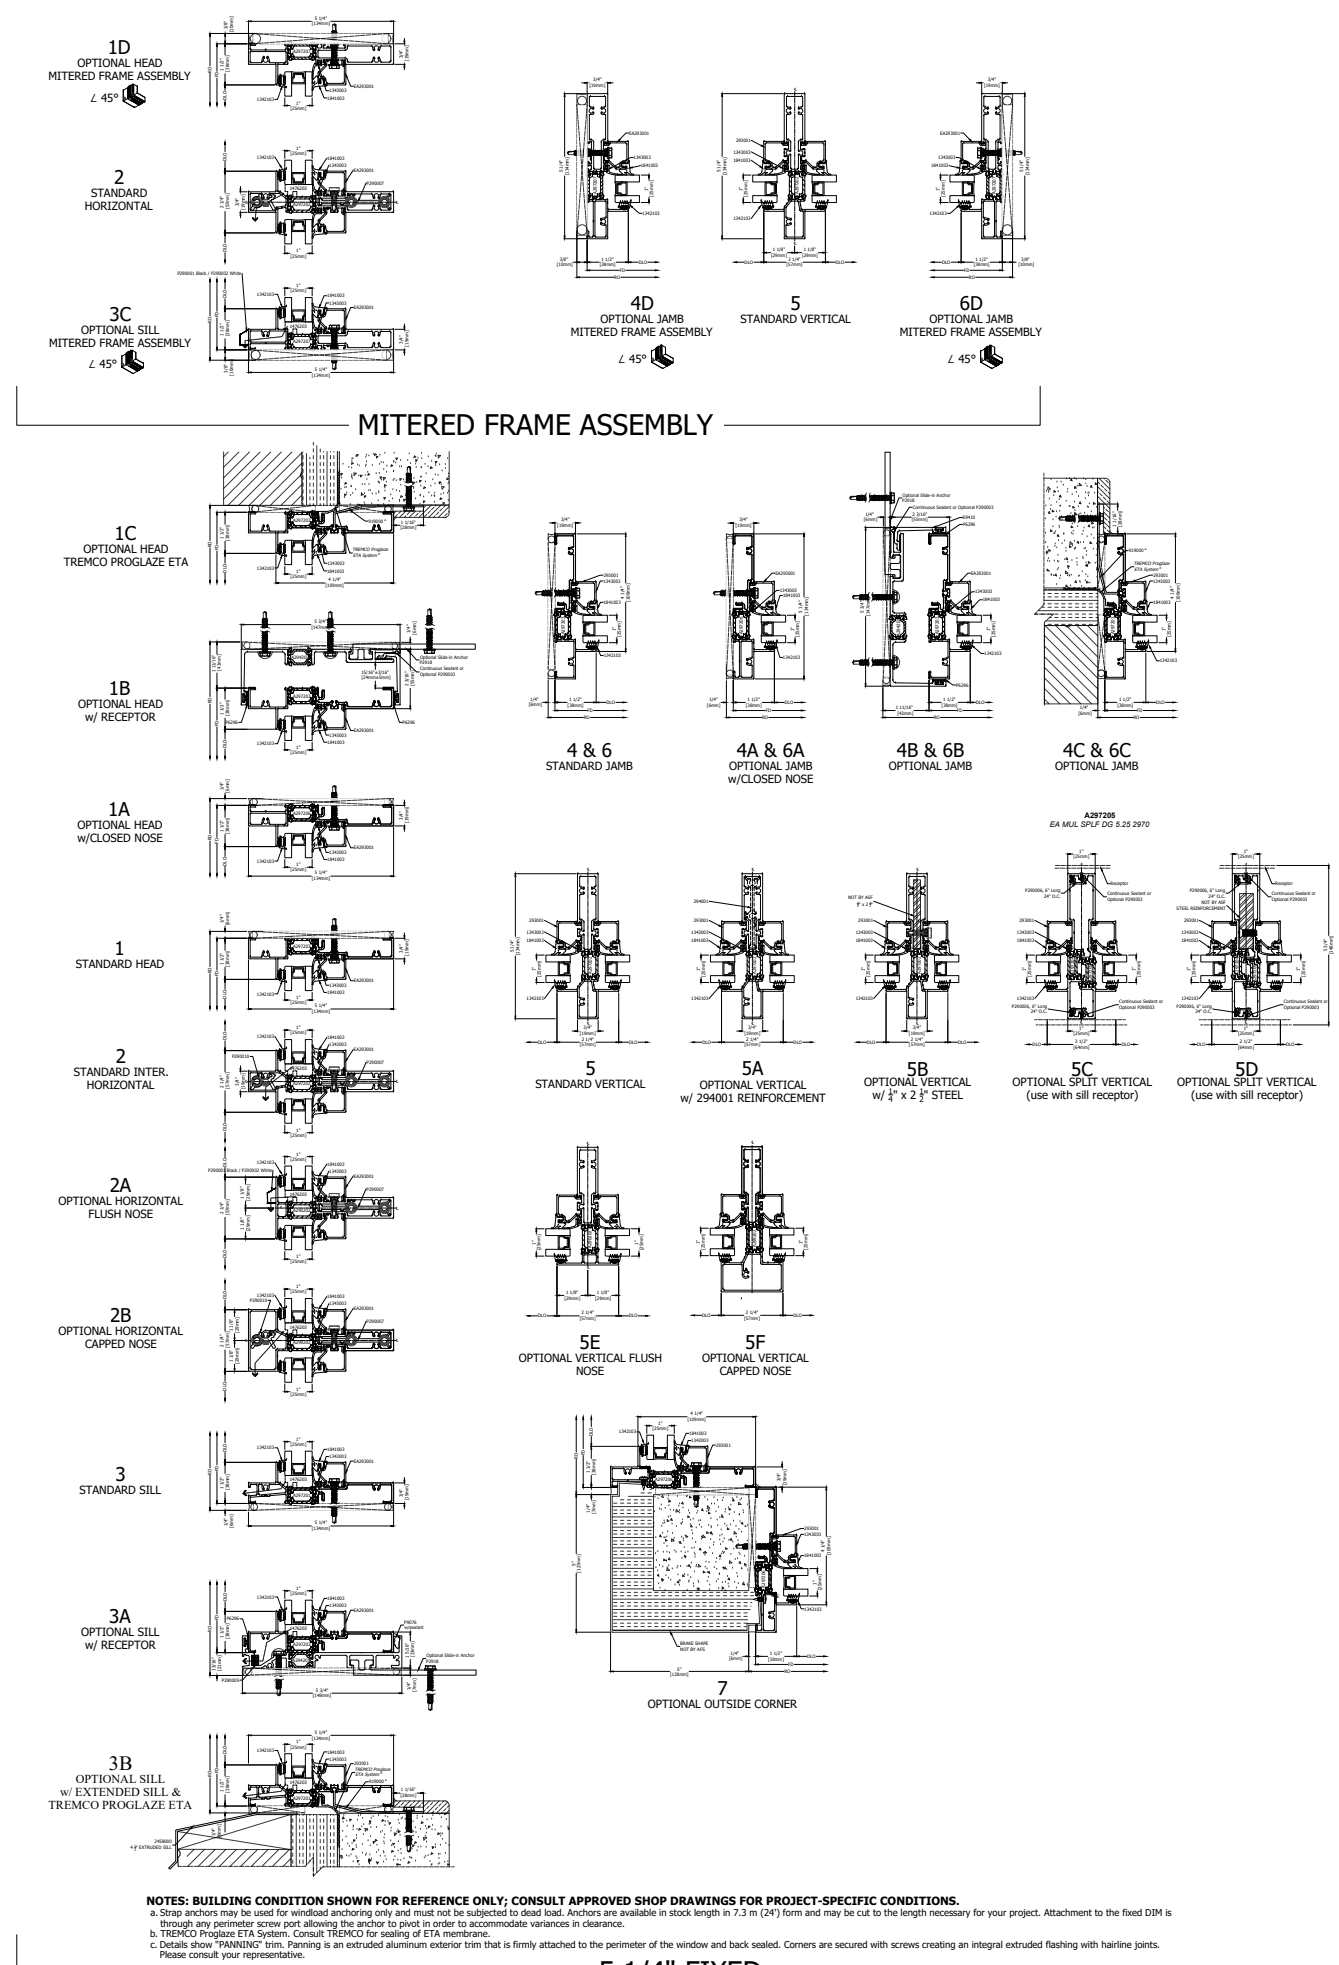

TYPICAL ELEVATION
2970AW SHADOWLINE

5 1/4\"/>

6.00\"/>

POSSIBLE READ THROUGH CONDITION