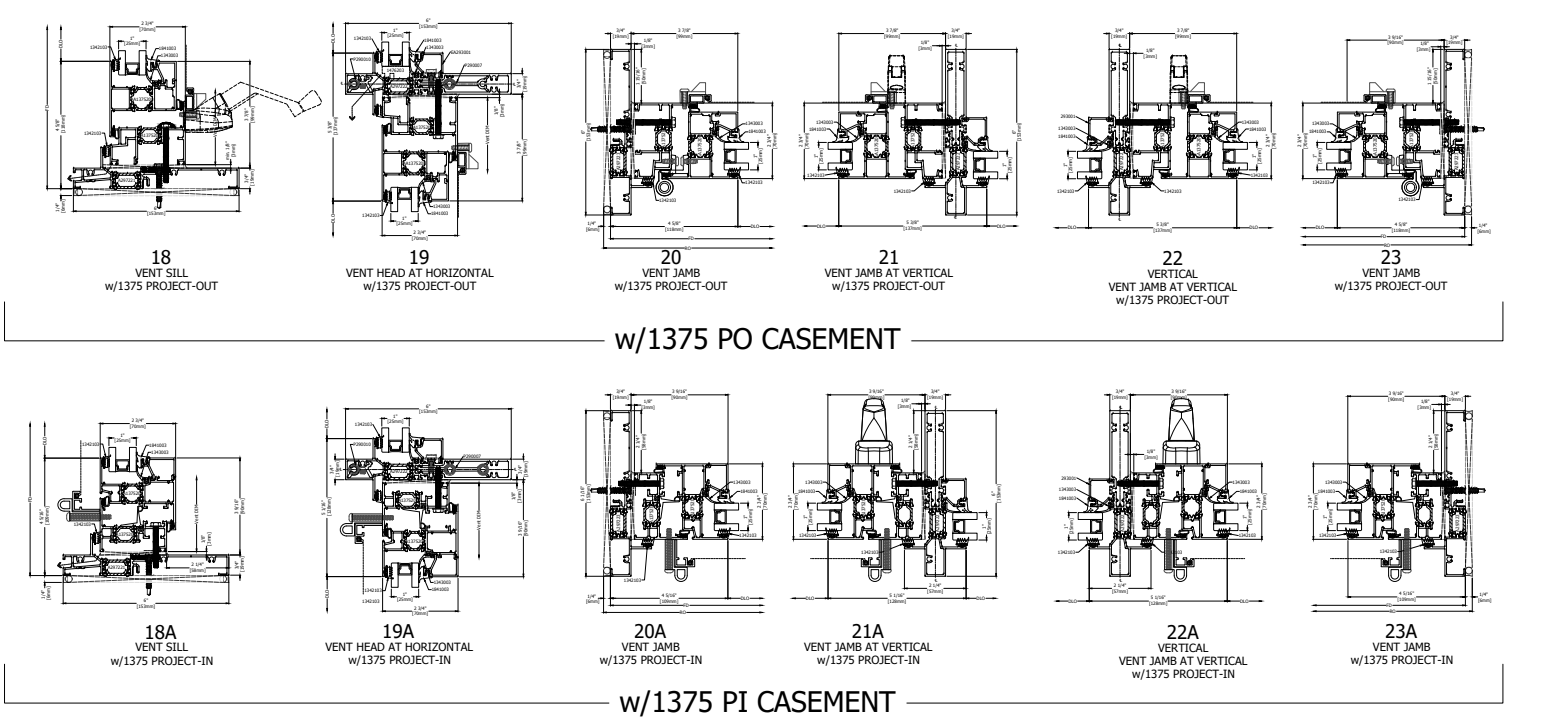

TYPICAL ELEVATION
2970AW SHADOWLINE

5 1/4\"/>

6.00\"/>

POSSIBLE READ THROUGH CONDITION