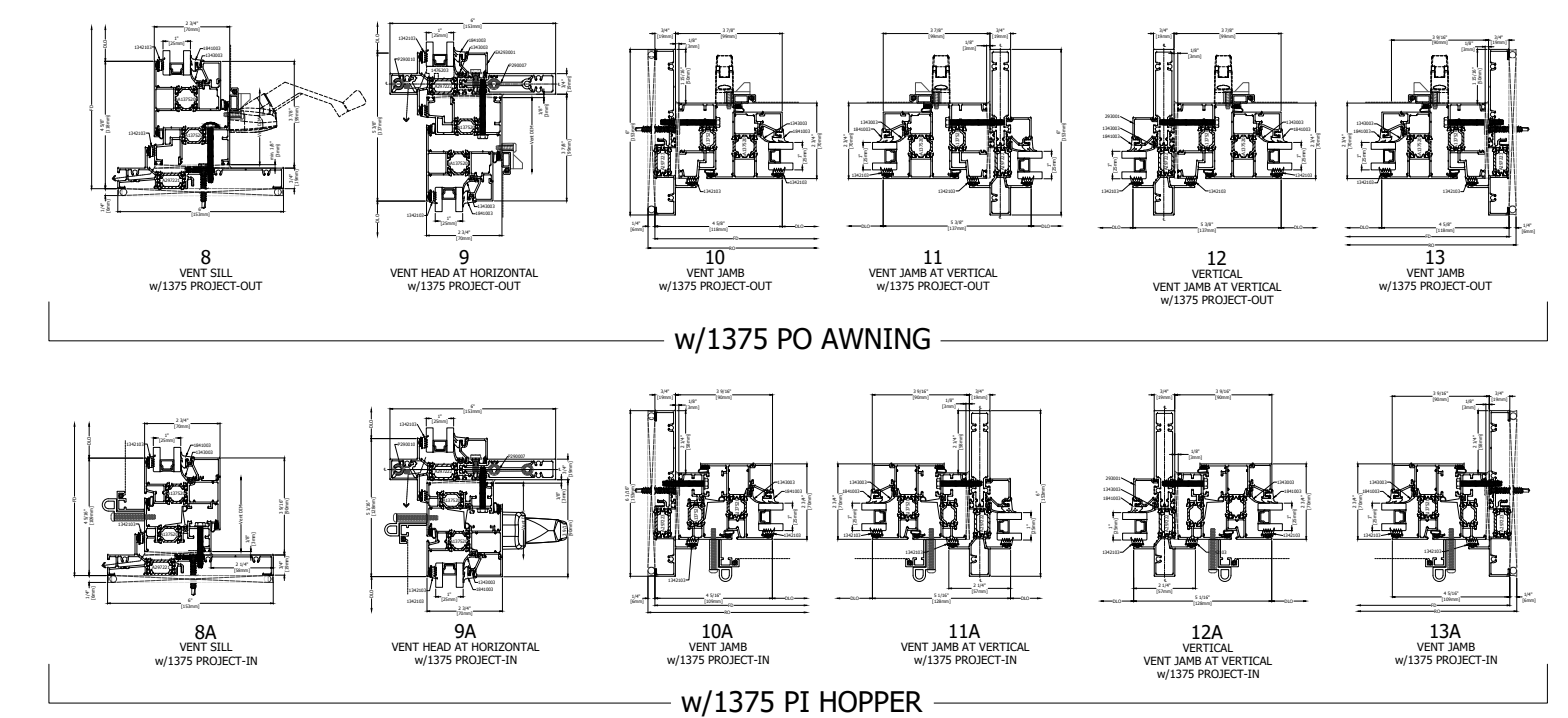

TYPICAL ELEVATION
2970AW SHADOWLINE

5 1/4\"/>

6.00\"/>

POSSIBLE READ THROUGH CONDITION