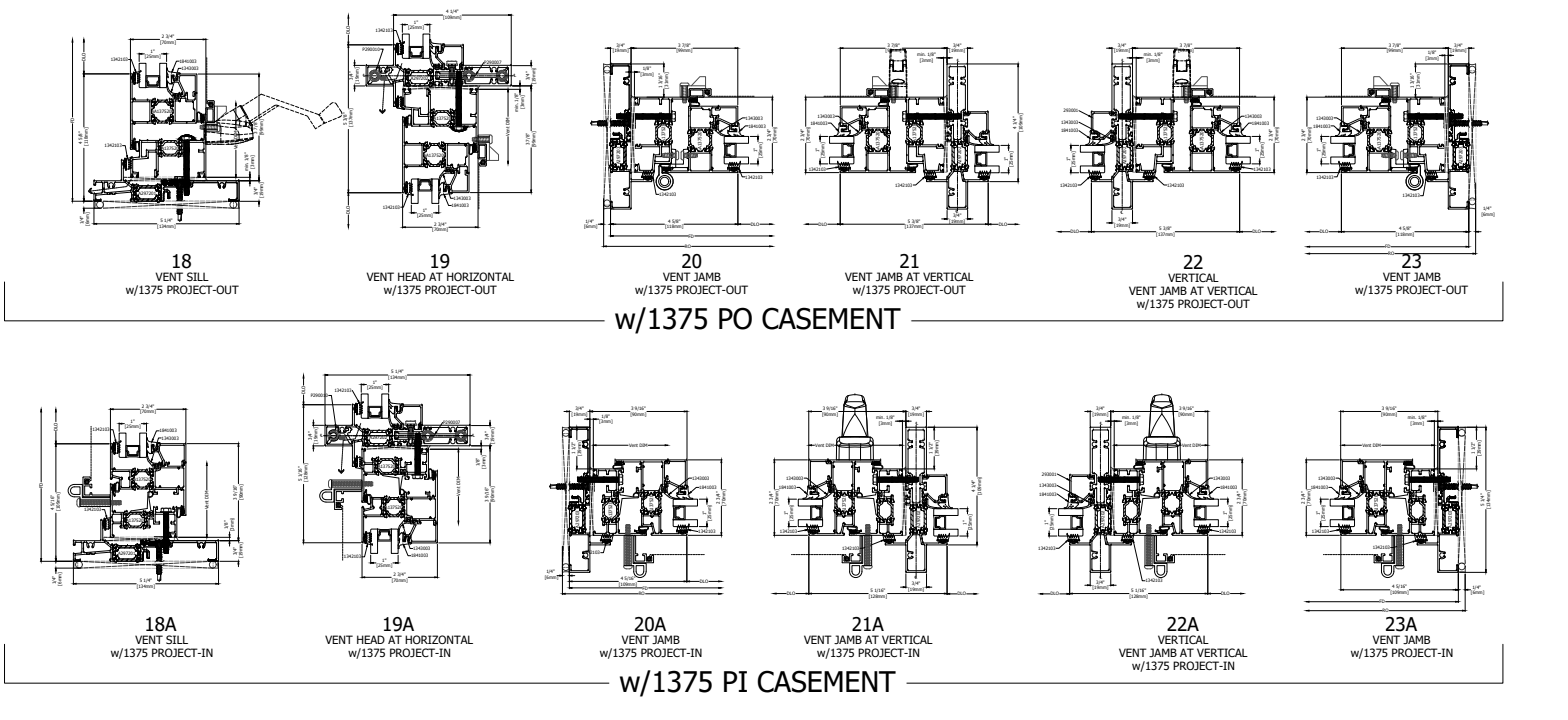

TYPICAL ELEVATION
2970AW SHADOWLINE

5 1/4\"/>

6.00\"/>

POSSIBLE READ THROUGH CONDITION