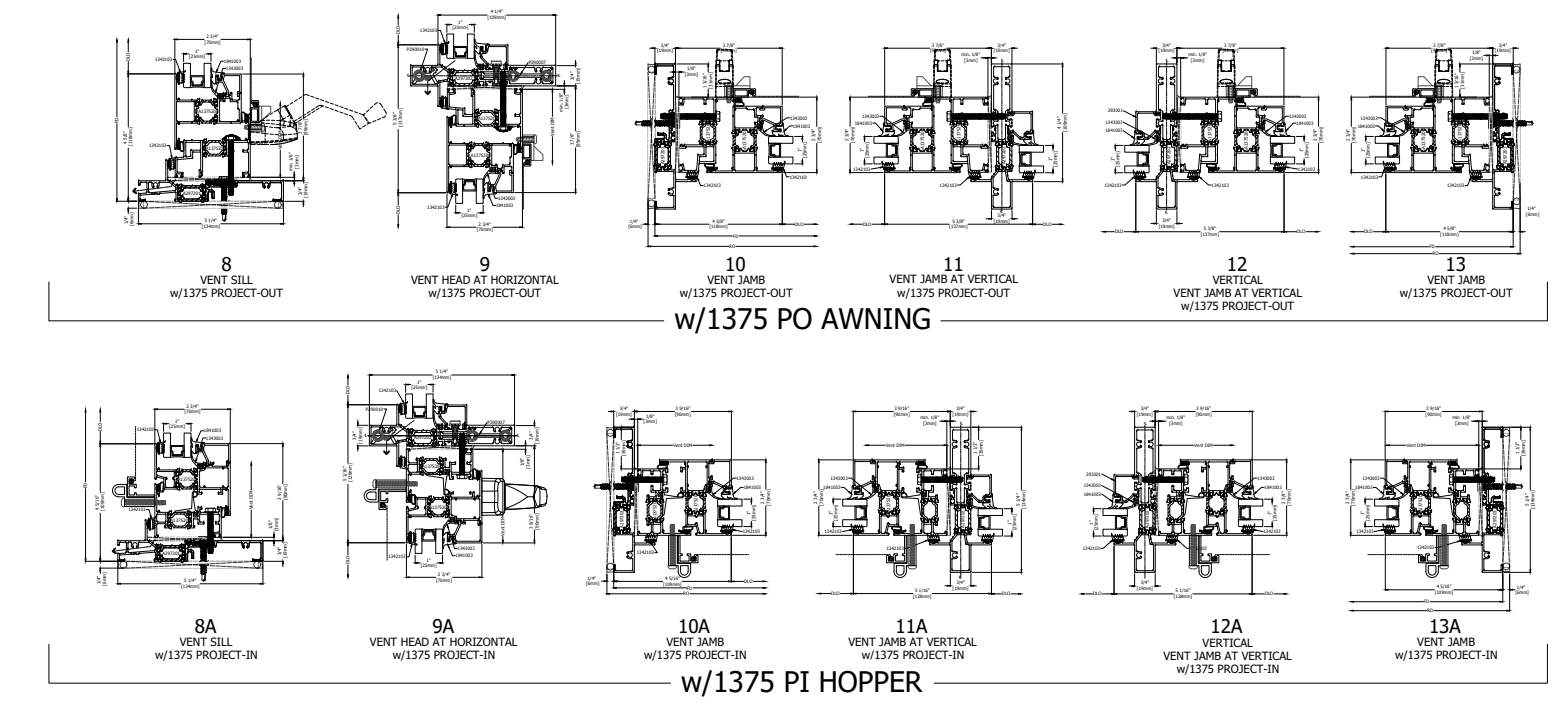

TYPICAL ELEVATION
2970AW SHADOWLINE

5 1/4\"/>

6.00\"/>

POSSIBLE READ THROUGH CONDITION