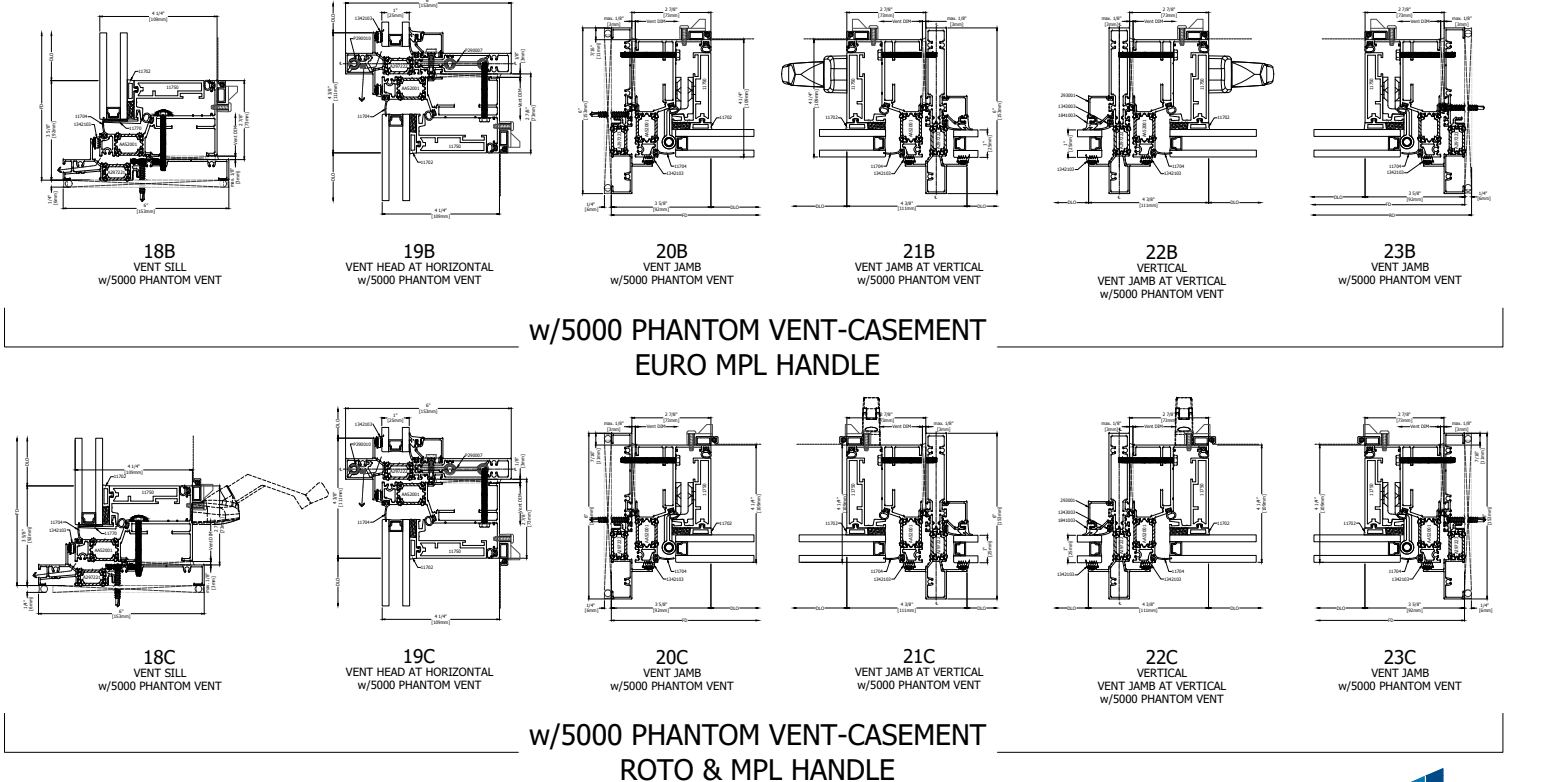

TYPICAL ELEVATION
2970AW SHADOWLINE

5 1/4\"/>

6.00\"/>

POSSIBLE READ THROUGH CONDITION