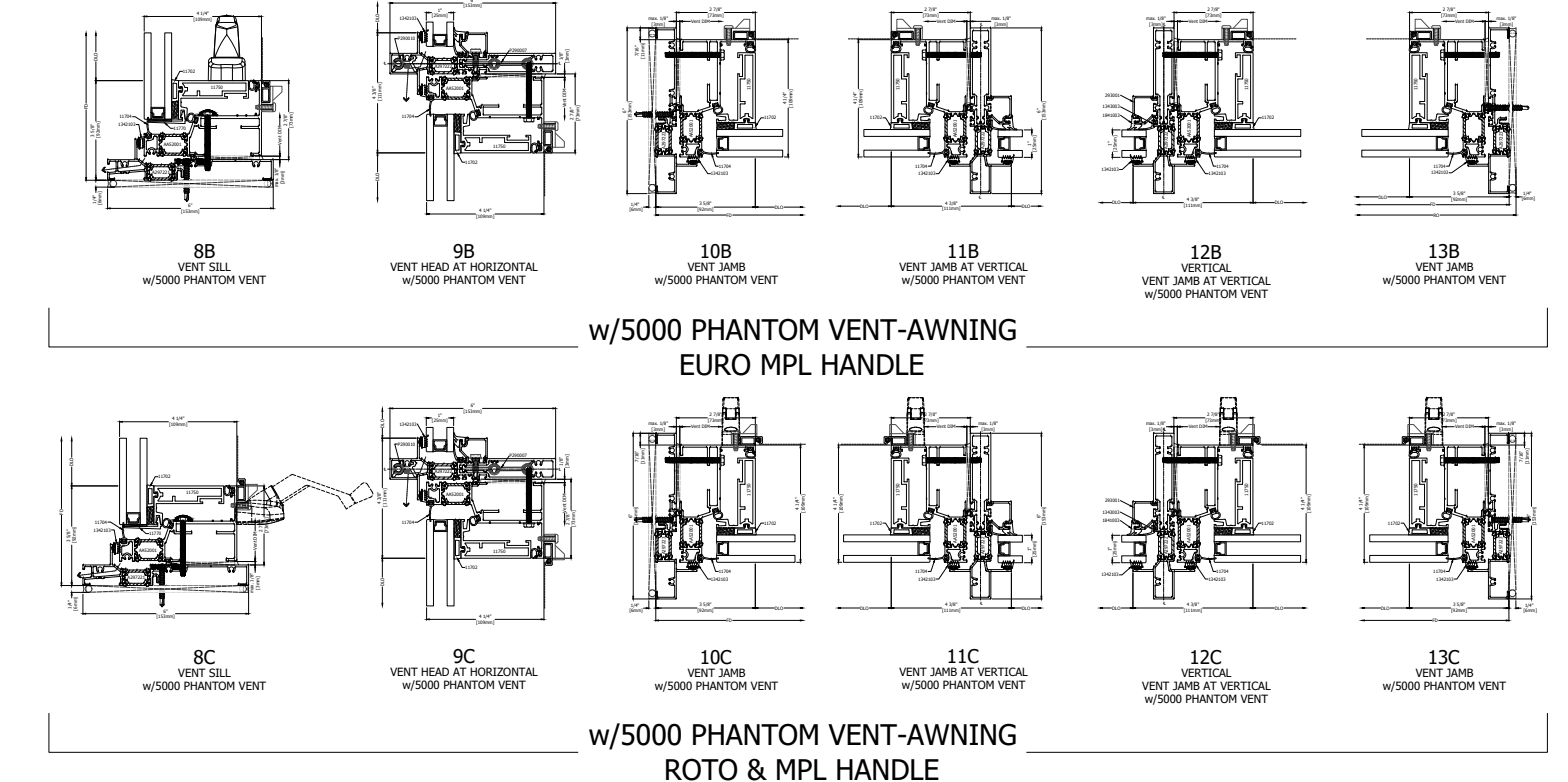

TYPICAL ELEVATION
2970AW SHADOWLINE

5 1/4\"/>

6.00\"/>

POSSIBLE READ THROUGH CONDITION