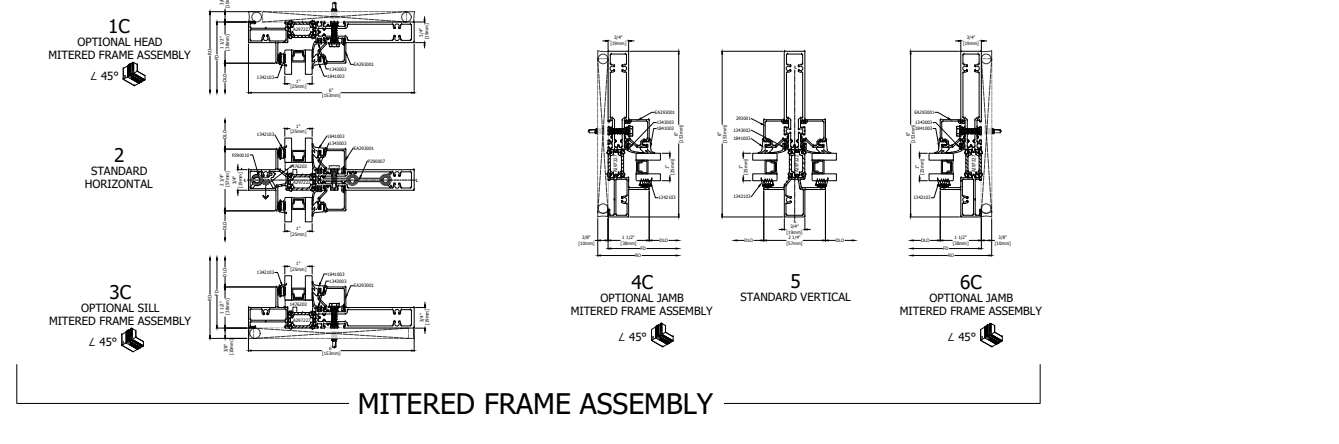

TYPICAL ELEVATION
2970AW SHADOWLINE

5 1/4\"/>

6.00\"/>

POSSIBLE READ THROUGH CONDITION