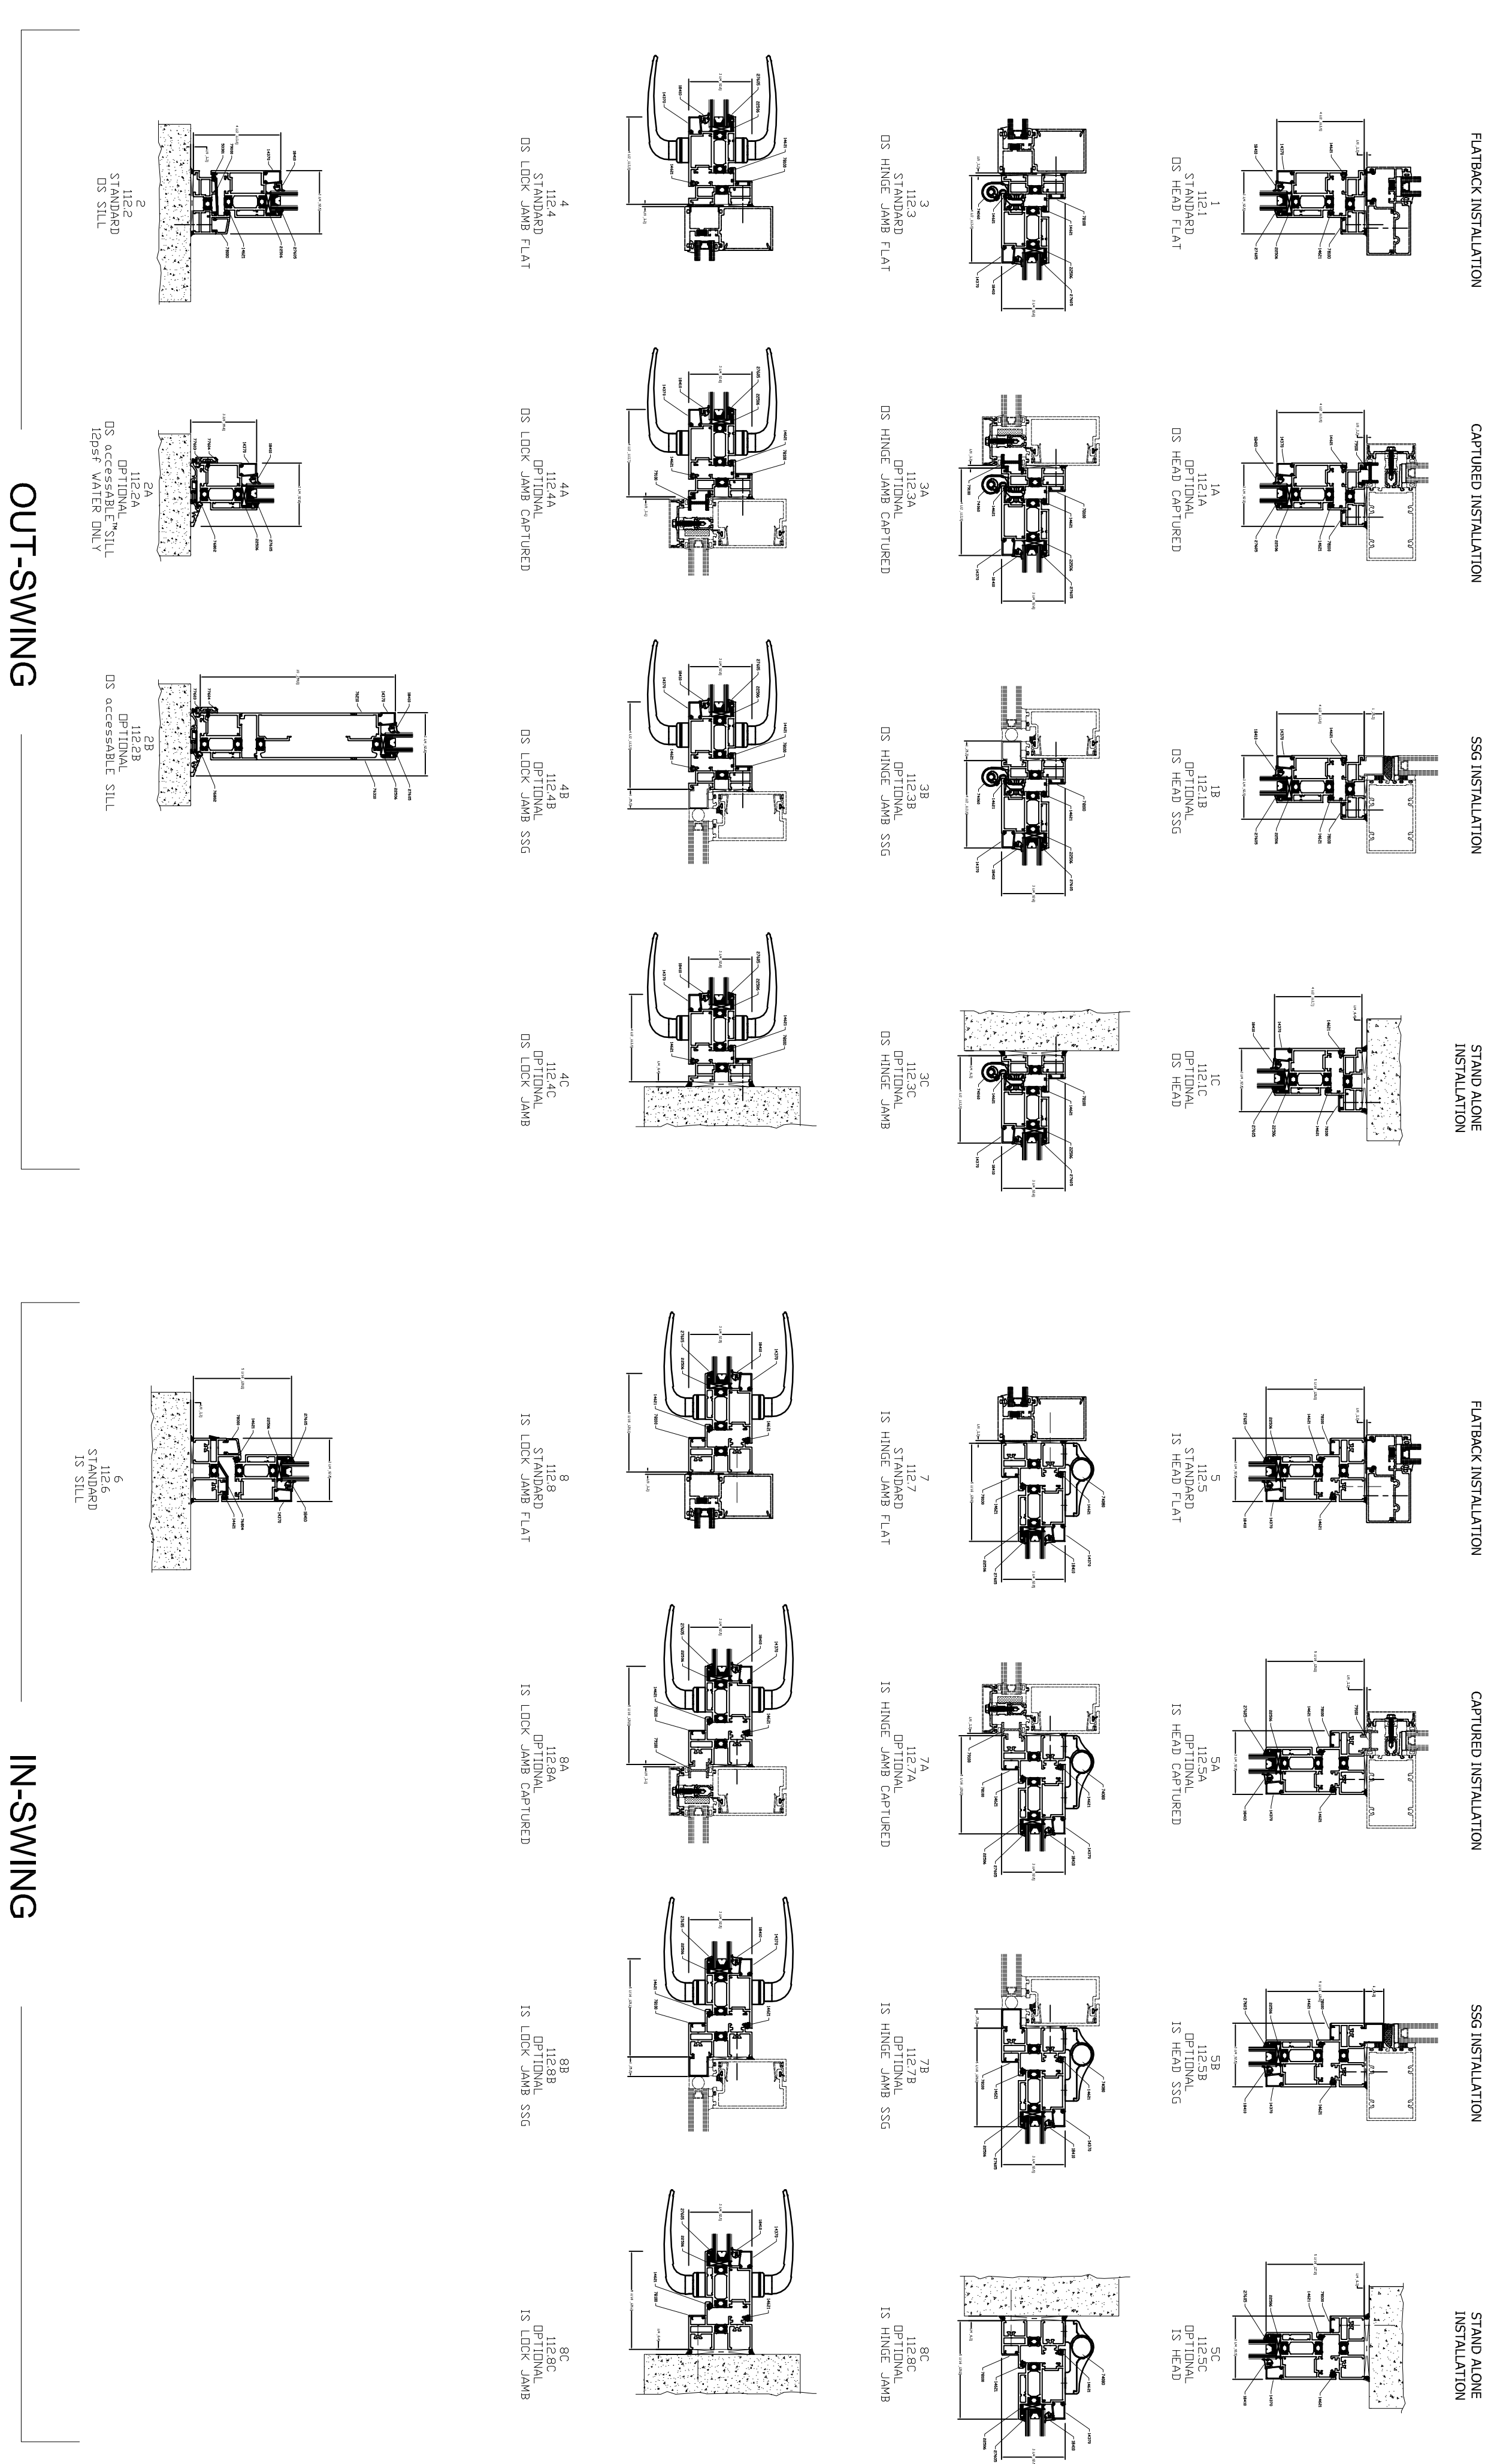

OUTSWING ELEVATION

INSWING ELEVATION

TERRAPORTE 7600 SERIES

TERRAPORTE 7600 SERIES PERIMETER SHEET
 S:\Engineering\ENGINEERING DRAWINGS\Details\112) TerraPorte Doors

03/22/2017	RELEASE FOR REVIEW	JMK
DATE	DESCRIPTION	BY
02/07/23	HH CONVERSION AND LOGO UPDATE	BRG
06/07/2023	ADDED OPTIONAL UP BOTTOM RAIL PER ANSIS-213	JMK

OUT-SWING

IN-SWING

Last Revised: 02/07/2023