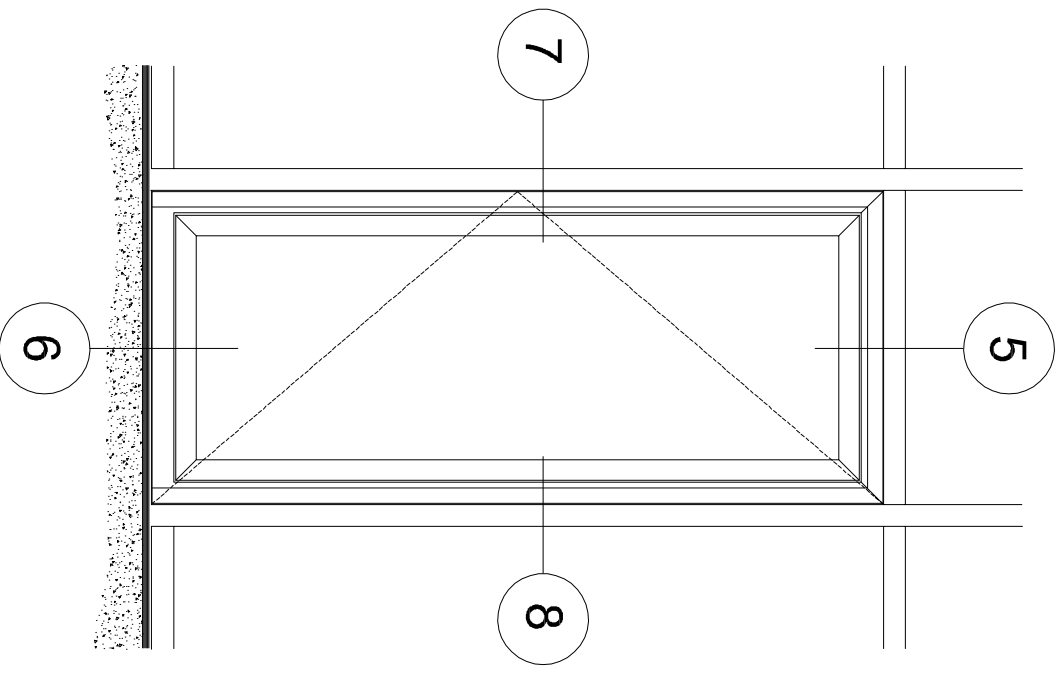

OUTSWING ELEVATION

INSWING ELEVATION

TERRAPORTE 7600 SERIES

TERRAPORTE 7600 SERIES PERIMETER SHEET
 S:\Engineering\ENGINEERING DRAWINGS\Details\112) TerraPorte Doors

03/22/2017	RELEASE FOR REVIEW	JMK
DATE	DESCRIPTION	BY
02/07/23	HH CONVERSION AND LOGO UPDATE	BRG
06/07/2023	ADDED OPTIONAL UP BOTTOM RAIL PER ANSIS-213	JMK

OUT-SWING

IN-SWING

Last Revised: 02/07/2023